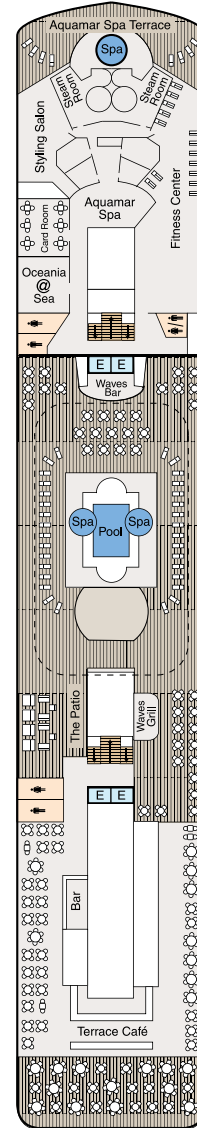

# DECK PLANS | SIRENA

## SYMBOL LEGEND

- |                     |                         |  |
|---------------------|-------------------------|--|
| ♣♣ Restrooms        | ■ Quad with Pullman     | ▲ Triple with Pullman                        |
| E Elevator          | ★ ★ Quad with Sofabed   | ★ Triple with Sofabed                        |
| 👤 Launderette       | Connecting Staterooms   | ◇ 3rd guest occupancy available upon request |
| OV Obstructed Views | ♿ Wheelchair Accessible |  |

## STATEROOM COLOR LEGEND

OS	VS	PH1	PH2	PH3	A1	A2	A3
B1	B2	C1	C2	D	E	F	G

### DECK 10

- Red Ginger
- Tuscan Steak
- Library
- Fitness Track
- Horizons