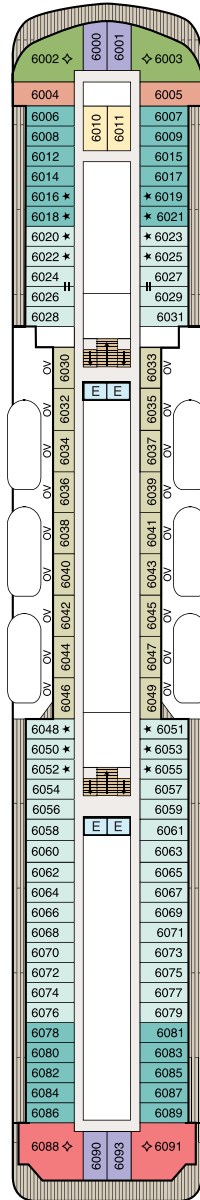

# DECK PLANS | SIRENA

## SYMBOL LEGEND

- |                     |                         |  |
|---------------------|-------------------------|--|
| ♣♣ Restrooms        | ■ Quad with Pullman     | ▲ Triple with Pullman                        |
| E Elevator          | ★ ★ Quad with Sofabed   | ★ Triple with Sofabed                        |
| 👤 Launderette       | Connecting Staterooms   | ◇ 3rd guest occupancy available upon request |
| OV Obstructed Views | ♿ Wheelchair Accessible |  |

## STATEROOM COLOR LEGEND

OS	VS	PH1	PH2	PH3	A1	A2	A3
B1	B2	C1	C2	D	E	F	G

### DECK 8

- Bridge
- Staterooms

**DECK 7**

- Launderette
- Staterooms

**DECK 6**

- Staterooms

**DECK 5**

- Show Lounge
- Boutiques
- Upper Hall
- Oceania Club
- Ambassador Desk
- Martinis
- Casino
- Baristas
- The Grand Bar
- The Grand Dining Room