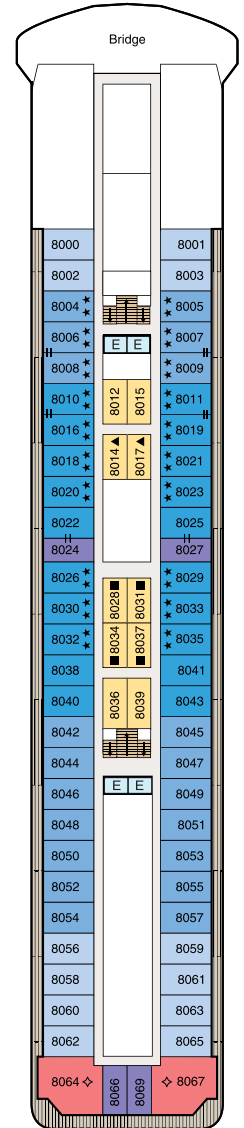

DECK 8

- Bridge
- Staterooms