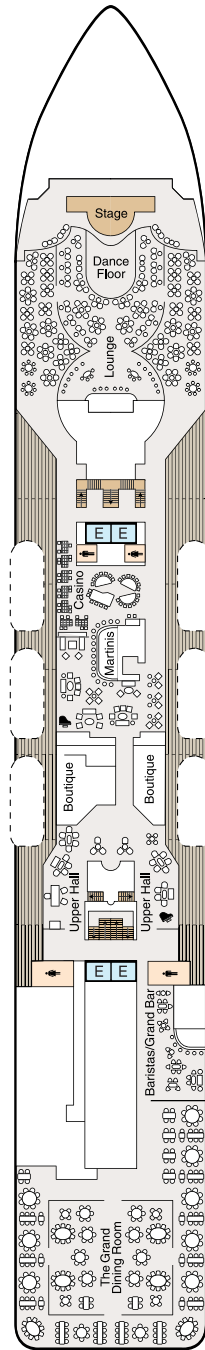

# DECK PLANS | SIRENA

## SYMBOL LEGEND

- |                     |                         |  |
|---------------------|-------------------------|--|
| ♣♣ Restrooms        | ■ Quad with Pullman     | ▲ Triple with Pullman                        |
| E Elevator          | ★ ★ Quad with Sofabed   | ★ Triple with Sofabed                        |
| 👤 Launderette       | Connecting Staterooms   | ◇ 3rd guest occupancy available upon request |
| OV Obstructed Views | ♿ Wheelchair Accessible |  |

## STATEROOM COLOR LEGEND

OS	VS	PH1	PH2	PH3	A1	A2	A3
B1	B2	C1	C2	D	E	F	G

### DECK 8

- Bridge
- Staterooms

**DECK 7**

- Launderette
- Staterooms

**DECK 6**

- Staterooms

**DECK 5**

- Show Lounge
- Boutiques
- Upper Hall
- Oceania Club
- Ambassador Desk
- Martinis
- Casino
- Baristas
- The Grand Bar
- The Grand Dining Room