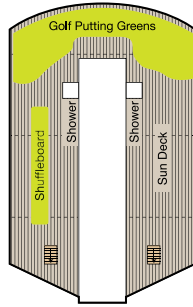

DECK PLANS | SIRENA

SYMBOL LEGEND

♣♣ Restrooms	■ Quad with Pullman	▲ Triple with Pullman
E Elevator	★ ★ Quad with Sofabed	★ Triple with Sofabed
👤 Launderette	|| Connecting Staterooms	◇ 3rd guest occupancy available upon request
OV Obstructed Views	♿ Wheelchair Accessible	

STATEROOM COLOR LEGEND

OS	VS	PH1	PH2	PH3	A1	A2	A3
B1	B2	C1	C2	D	E	F	G