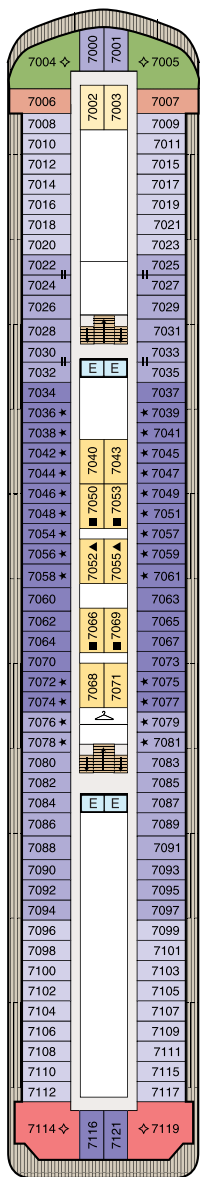

DECK 7

- Launderette
- Staterooms