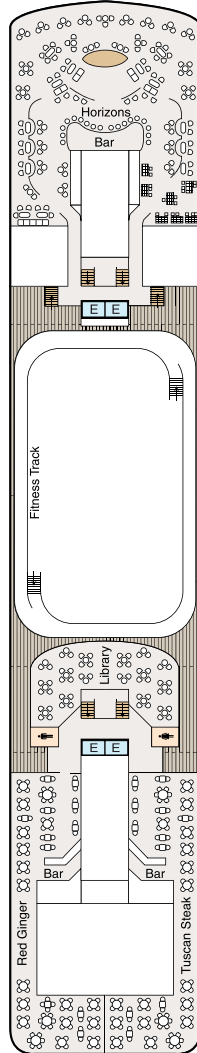

DECK 11

- Golf Putting Greens
- Shuffleboard
- Sun Deck

DECK 10

- Red Ginger
- Tuscan Steak
- Library
- Fitness Track
- Horizons