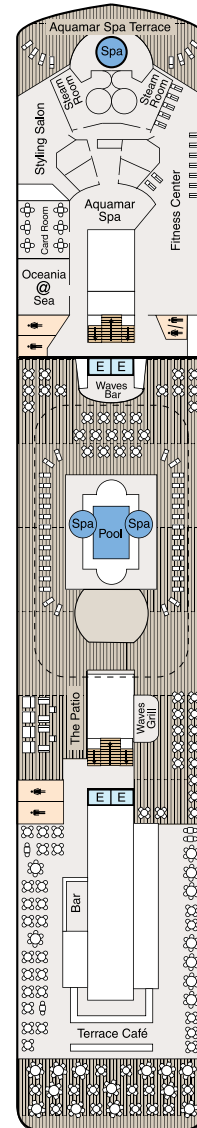

DECK PLANS | REGATTA & NAUTICA

SYMBOL LEGEND

- | | | |
|---------------------|-------------------------|--|
| ♣♣ Restrooms | ■ Quad with Pullman | ▲ Triple with Pullman |
| E Elevator | ★ ★ Quad with Sofabed | ★ Triple with Sofabed |
| 👕 Launderette | Connecting Staterooms | ◇ 3rd guest occupancy available upon request |
| OV Obstructed Views | ♿ Wheelchair Accessible | |

STATEROOM COLOR LEGEND

OS	VS	PH1	PH2	PH3	A1	A2	A3
B1	B2	C1	C2	D	E	F	G

DECK 11

- Golf Putting Greens
- Shuffleboard
- Sun Deck

DECK 10

- Toscana
- Polo Grill
- Library
- Fitness Track
- Horizons

DECK 9

- Terrace Café
- Waves Grill
- Waves Bar
- Pool Deck
- Oceania@Sea
- Aquamar Spa + Vitality Center
- Aquamar Spa Terrace
- Fitness Center
- Salon

DECK 8

- Bridge
- Staterooms

DECK 7

- Launderette
- Staterooms

DECK 6

- Staterooms

DECK 5

- Show Lounge
- Boutiques
- Upper Hall
- Oceania Club
- Ambassador Desk
- Martinis
- Casino
- Baristas
- The Grand Bar
- The Grand Dining Room

DECK 4

- Reception Desk
- Reception Hall
- Destination Services
- Concierge
- Medical Center
- Staterooms

DECK 3

- Staterooms

DECK PLANS | INSIGNIA

SYMBOL LEGEND

- | | | |
|---------------------|-------------------------|--|
| ♣♣ Restrooms | ■ Quad with Pullman | ▲ Triple with Pullman |
| E Elevator | ★ ★ Quad with Sofabed | ★ Triple with Sofabed |
| 👕 Launderette | Connecting Staterooms | ◇ 3rd guest occupancy available upon request |
| OV Obstructed Views | ♿ Wheelchair Accessible | |