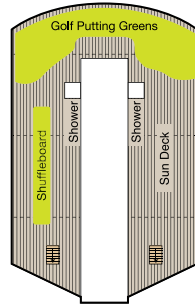

DECK 8

- Bridge
- Staterooms

DECK 7

- Launderette
- Staterooms

DECK 6

- Staterooms

DECK 5

- Show Lounge
- Boutiques
- Upper Hall
- Oceania Club
- Ambassador Desk
- Martinis
- Casino
- Baristas
- The Grand Bar
- The Grand Dining Room

DECK 4

- Reception Desk
- Reception Hall
- Destination Services
- Concierge
- Medical Center
- Staterooms

DECK 3

- Staterooms

DECK PLANS | INSIGNIA

SYMBOL LEGEND

- | | | |
|---------------------|-------------------------|--|
| ♣♣ Restrooms | ■ Quad with Pullman | ▲ Triple with Pullman |
| E Elevator | ★ ★ Quad with Sofabed | ★ Triple with Sofabed |
| 👕 Launderette | Connecting Staterooms | ◇ 3rd guest occupancy available upon request |
| OV Obstructed Views | ♿ Wheelchair Accessible | |

STATEROOM COLOR LEGEND

OS	VS	PH1	PH2	PH3	A1	A2	A3
B1	B2	C1	C2	D	E	F	G

DECK 11

- Golf Putting Greens
- Shuffleboard
- Sun Deck

DECK 10

- Toscana
- Polo Grill
- Library
- Fitness Track
- Horizons
- Artist Loft, available on World Cruises