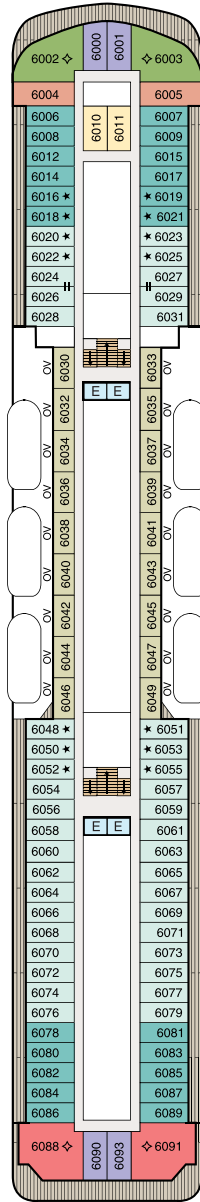

DECK PLANS | REGATTA & NAUTICA

SYMBOL LEGEND

- | | | |
|---------------------|-------------------------|--|
| ♣♣ Restrooms | ■ Quad with Pullman | ▲ Triple with Pullman |
| E Elevator | ★ ★ Quad with Sofabed | ★ Triple with Sofabed |
| 👕 Launderette | Connecting Staterooms | ◇ 3rd guest occupancy available upon request |
| OV Obstructed Views | ♿ Wheelchair Accessible | |

DECK 8

- Bridge
- Staterooms

DECK 7

- Launderette
- Staterooms

DECK 6

- Staterooms

DECK 5

- Show Lounge
- Boutiques
- Upper Hall
- Oceania Club
- Ambassador Desk
- Martinis
- Casino
- Baristas
- The Grand Bar
- The Grand Dining Room

DECK 4

- Reception Desk
- Reception Hall
- Destination Services
- Concierge
- Medical Center
- Staterooms

DECK 3

- Staterooms

DECK PLANS | INSIGNIA

SYMBOL LEGEND

- | | | |
|---------------------|-------------------------|--|
| ♣♣ Restrooms | ■ Quad with Pullman | ▲ Triple with Pullman |
| E Elevator | ★ ★ Quad with Sofabed | ★ Triple with Sofabed |
| 👕 Launderette | Connecting Staterooms | ◇ 3rd guest occupancy available upon request |
| OV Obstructed Views | ♿ Wheelchair Accessible | |

DECK 6

- Staterooms

DECK 5

- Show Lounge
- Boutiques
- Upper Hall
- Oceania Club
- Ambassador Desk
- Martinis
- Casino
- Baristas
- The Grand Bar
- The Grand Dining Room

DECK 4

- Reception Desk
- Reception Hall
- Destination Services
- Concierge
- Medical Center
- Staterooms