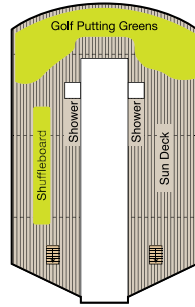

DECK PLANS | REGATTA & NAUTICA

SYMBOL LEGEND

- | | | |
|---------------------|-------------------------|--|
| ♣♣ Restrooms | ■ Quad with Pullman | ▲ Triple with Pullman |
| E Elevator | ★ ★ Quad with Sofabed | ★ Triple with Sofabed |
| 👕 Launderette | Connecting Staterooms | ◇ 3rd guest occupancy available upon request |
| OV Obstructed Views | ♿ Wheelchair Accessible | |

STATEROOM COLOR LEGEND

OS	VS	PH1	PH2	PH3	A1	A2	A3
B1	B2	C1	C2	D	E	F	G

DECK 11

- Golf Putting Greens
- Shuffleboard
- Sun Deck

DECK 10

- Toscana
- Polo Grill
- Library
- Fitness Track
- Horizons

DECK 9

- Terrace Café
- Waves Grill
- Waves Bar
- Pool Deck
- Oceania@Sea
- Aquamar Spa + Vitality Center
- Aquamar Spa Terrace
- Fitness Center
- Salon