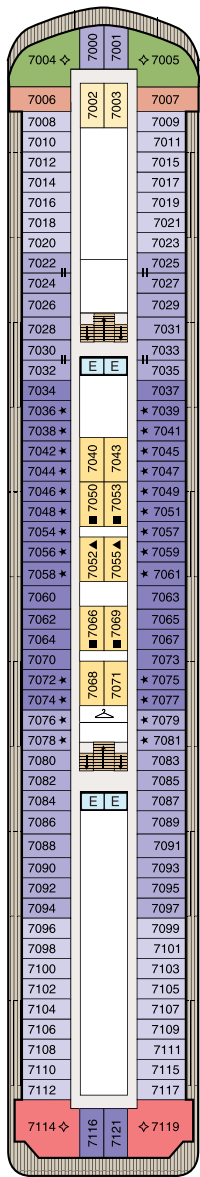

DECK 7

- Launderette
- Staterooms