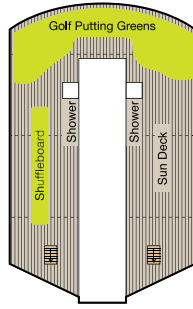

DECK 6

- Staterooms

DECK 5

- Show Lounge
- Boutiques
- Upper Hall
- Oceania Club
- Ambassador Desk
- Martinis
- Casino
- Baristas
- The Grand Bar
- The Grand Dining Room

DECK 4

- Reception Desk
- Reception Hall
- Destination Services
- Concierge
- Medical Center
- Staterooms

DECK 3

- Staterooms

DECK PLANS | SIRENA

SYMBOL LEGEND

- | | | |
|---------------------|-------------------------|--|
| ♣♣ Restrooms | ■ Quad with Pullman | ▲ Triple with Pullman |
| E Elevator | ★ ★ Quad with Sofabed | ★ Triple with Sofabed |
| 👕 Launderette | Connecting Staterooms | ◇ 3rd guest occupancy available upon request |
| OV Obstructed Views | ♿ Wheelchair Accessible | |

STATEROOM COLOR LEGEND

OS	VS	PH1	PH2	PH3	A1	A2	A3
B1	B2	C1	C2	D	E	F	G

DECK 11

- Golf Putting Greens
- Shuffleboard
- Sun Deck

DECK 10

- Red Ginger
- Tuscan Steak
- Library
- Fitness Track
- Horizons

DECK 9

- Terrace Café
- Waves Grill
- Waves Bar
- Pool Deck
- Oceania@Sea
- Aquamar Spa + Vitality Center
- Fitness Center
- Salon