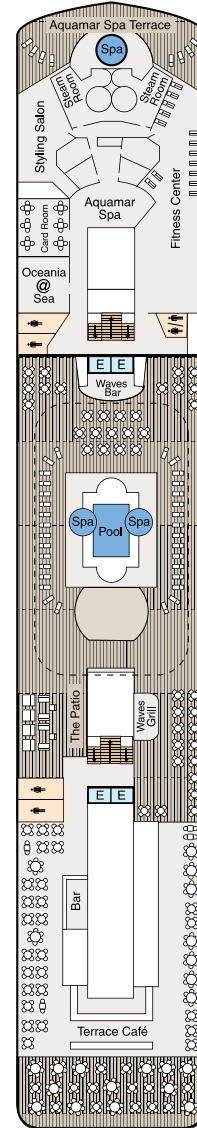

DECK PLANS | REGATTA & NAUTICA

SYMBOL LEGEND

- | | | |
|---------------------|-------------------------|--|
| ♣♣ Restrooms | ■ Quad with Pullman | ▲ Triple with Pullman |
| E Elevator | ★ ★ Quad with Sofabed | ★ Triple with Sofabed |
| 👕 Launderette | Connecting Staterooms | ◇ 3rd guest occupancy available upon request |
| OV Obstructed Views | ♿ Wheelchair Accessible | |

DECK 8

- Bridge
- Staterooms

DECK 7

- Launderette
- Staterooms

DECK 6

- Staterooms

DECK 5

- Show Lounge
- Boutiques
- Upper Hall
- Oceania Club
- Ambassador Desk
- Martinis
- Casino
- Baristas
- The Grand Bar
- The Grand Dining Room

DECK 4

- Reception Desk
- Reception Hall
- Destination Services
- Concierge
- Medical Center
- Staterooms

DECK 3

- Staterooms

DECK PLANS | INSIGNIA

SYMBOL LEGEND

- | | | |
|---------------------|-------------------------|--|
| ♣♣ Restrooms | ■ Quad with Pullman | ▲ Triple with Pullman |
| E Elevator | ★ ★ Quad with Sofabed | ★ Triple with Sofabed |
| 👕 Launderette | Connecting Staterooms | ◇ 3rd guest occupancy available upon request |
| OV Obstructed Views | ♿ Wheelchair Accessible | |

STATEROOM COLOR LEGEND

OS	VS	PH1	PH2	PH3	A1	A2	A3
B1	B2	C1	C2	D	E	F	G

DECK 11

- Golf Putting Greens
- Shuffleboard
- Sun Deck

DECK 10

- Toscana
- Polo Grill
- Library
- Fitness Track
- Horizons
- Artist Loft, available on World Cruises