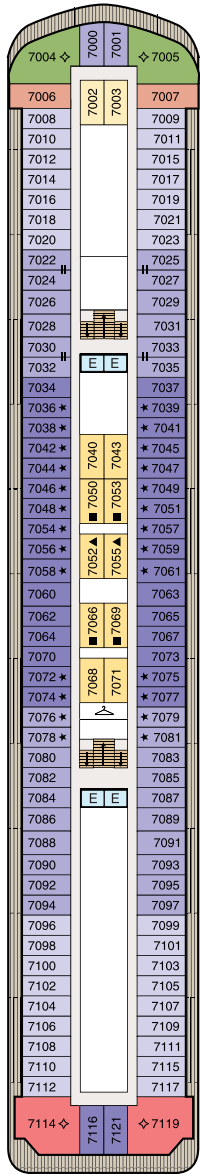

DECK PLANS | REGATTA & NAUTICA

SYMBOL LEGEND

- | | | |
|---------------------|-------------------------|--|
| ♣♣ Restrooms | ■ Quad with Pullman | ▲ Triple with Pullman |
| E Elevator | ★ ★ Quad with Sofabed | ★ Triple with Sofabed |
| 👕 Launderette | Connecting Staterooms | ◇ 3rd guest occupancy available upon request |
| OV Obstructed Views | ♿ Wheelchair Accessible | |

STATEROOM COLOR LEGEND

OS	VS	PH1	PH2	PH3	A1	A2	A3
B1	B2	C1	C2	D	E	F	G

DECK 11

- Golf Putting Greens
- Shuffleboard
- Sun Deck

DECK 10

- Toscana
- Polo Grill
- Library
- Fitness Track
- Horizons

DECK 9

- Terrace Café
- Waves Grill
- Waves Bar
- Pool Deck
- Oceania@Sea
- Aquamar Spa + Vitality Center
- Aquamar Spa Terrace
- Fitness Center
- Salon

DECK 8

- Bridge
- Staterooms

DECK 7

- Launderette
- Staterooms

DECK 6

- Staterooms

DECK 5

- Show Lounge
- Boutiques
- Upper Hall
- Oceania Club
- Ambassador Desk
- Martinis
- Casino
- Baristas
- The Grand Bar
- The Grand Dining Room

DECK 4

- Reception Desk
- Reception Hall
- Destination Services
- Concierge
- Medical Center
- Staterooms

DECK 3

- Staterooms

DECK PLANS | INSIGNIA

SYMBOL LEGEND

- | | | |
|---------------------|-------------------------|--|
| ♣♣ Restrooms | ■ Quad with Pullman | ▲ Triple with Pullman |
| E Elevator | ★ ★ Quad with Sofabed | ★ Triple with Sofabed |
| 👕 Launderette | Connecting Staterooms | ◇ 3rd guest occupancy available upon request |
| OV Obstructed Views | ♿ Wheelchair Accessible | |