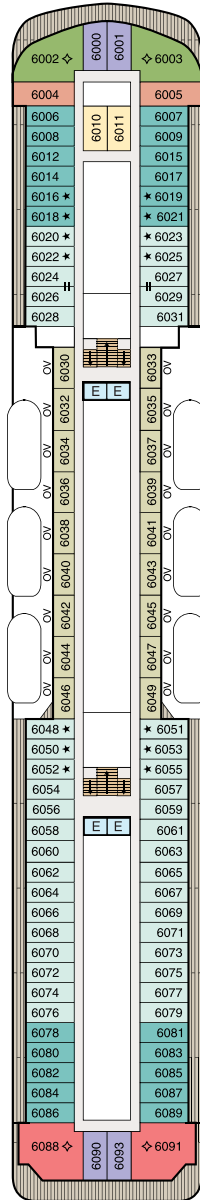

DECK 6

- Staterooms