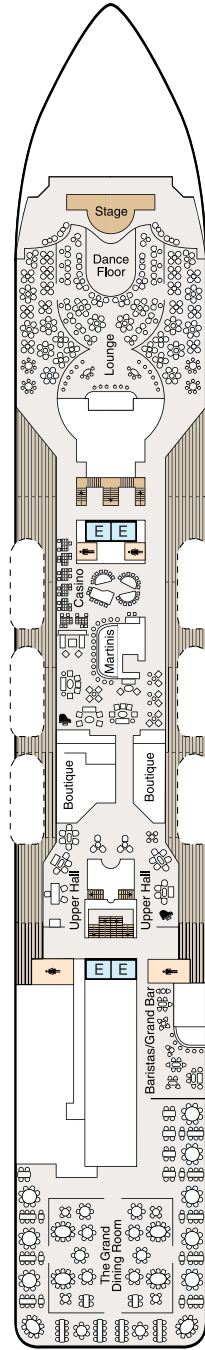

DECK PLANS | REGATTA & NAUTICA

SYMBOL LEGEND

- | | | |
|---------------------|-------------------------|--|
| ♣♣ Restrooms | ■ Quad with Pullman | ▲ Triple with Pullman |
| E Elevator | ★ ★ Quad with Sofabed | ★ Triple with Sofabed |
| 👕 Launderette | Connecting Staterooms | ◇ 3rd guest occupancy available upon request |
| OV Obstructed Views | ♿ Wheelchair Accessible | |

STATEROOM COLOR LEGEND

OS	VS	PH1	PH2	PH3	A1	A2	A3
B1	B2	C1	C2	D	E	F	G

DECK 11

- Golf Putting Greens
- Shuffleboard
- Sun Deck

DECK 10

- Toscana
- Polo Grill
- Library
- Fitness Track
- Horizons

DECK 9

- Terrace Café
- Waves Grill
- Waves Bar
- Pool Deck
- Oceania@Sea
- Aquamar Spa + Vitality Center
- Aquamar Spa Terrace
- Fitness Center
- Salon

DECK 8

- Bridge
- Staterooms

DECK 7

- Launderette
- Staterooms

DECK 6

- Staterooms

DECK 5

- Show Lounge
- Boutiques
- Upper Hall
- Oceania Club
- Ambassador Desk
- Martinis
- Casino
- Baristas
- The Grand Bar
- The Grand Dining Room

DECK 4

- Reception Desk
- Reception Hall
- Destination Services
- Concierge
- Medical Center
- Staterooms

DECK 3

- Staterooms

DECK PLANS | INSIGNIA

SYMBOL LEGEND

- | | | |
|---------------------|-------------------------|--|
| ♣♣ Restrooms | ■ Quad with Pullman | ▲ Triple with Pullman |
| E Elevator | ★ ★ Quad with Sofabed | ★ Triple with Sofabed |
| 👕 Launderette | Connecting Staterooms | ◇ 3rd guest occupancy available upon request |
| OV Obstructed Views | ♿ Wheelchair Accessible | |