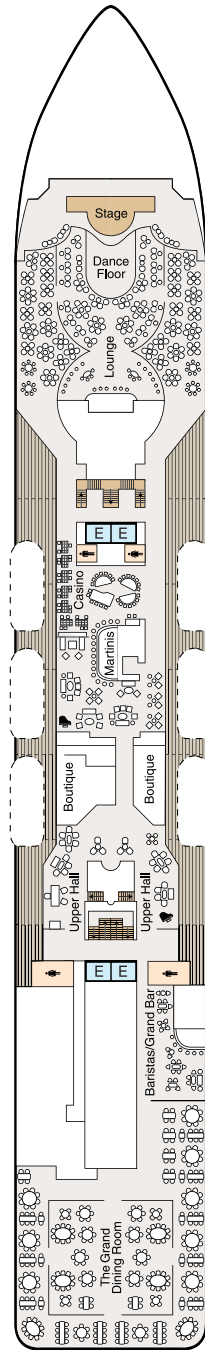

DECK PLANS | REGATTA & NAUTICA

SYMBOL LEGEND

- | | | |
|---------------------|-------------------------|--|
| ♣♣ Restrooms | ■ Quad with Pullman | ▲ Triple with Pullman |
| E Elevator | ★ ★ Quad with Sofabed | ★ Triple with Sofabed |
| 👕 Launderette | Connecting Staterooms | ◇ 3rd guest occupancy available upon request |
| OV Obstructed Views | ♿ Wheelchair Accessible | |

DECK 8

- Bridge
- Staterooms

DECK 7

- Launderette
- Staterooms

DECK 6

- Staterooms

DECK 5

- Show Lounge
- Boutiques
- Upper Hall
- Oceania Club
- Ambassador Desk
- Martinis
- Casino
- Baristas
- The Grand Bar
- The Grand Dining Room

DECK 4

- Reception Desk
- Reception Hall
- Destination Services
- Concierge
- Medical Center
- Staterooms

DECK 3

- Staterooms

DECK PLANS | INSIGNIA

SYMBOL LEGEND

- | | | |
|---------------------|-------------------------|--|
| ♣♣ Restrooms | ■ Quad with Pullman | ▲ Triple with Pullman |
| E Elevator | ★ ★ Quad with Sofabed | ★ Triple with Sofabed |
| 👕 Launderette | Connecting Staterooms | ◇ 3rd guest occupancy available upon request |
| OV Obstructed Views | ♿ Wheelchair Accessible | |