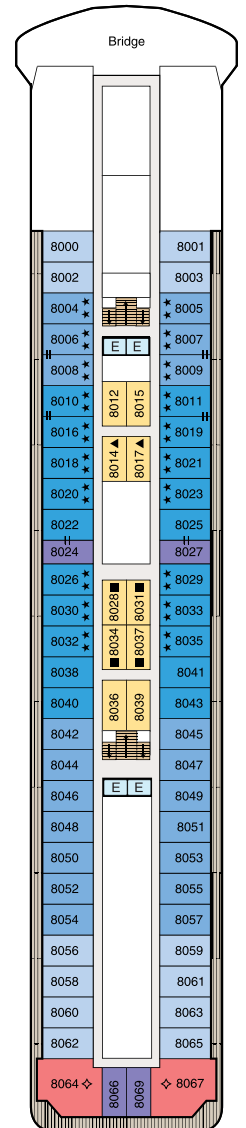

DECK PLANS | REGATTA & NAUTICA

SYMBOL LEGEND

- | | | |
|---------------------|-------------------------|--|
| ♣♣ Restrooms | ■ Quad with Pullman | ▲ Triple with Pullman |
| E Elevator | ★ ★ Quad with Sofabed | ★ Triple with Sofabed |
| 👕 Launderette | Connecting Staterooms | ◇ 3rd guest occupancy available upon request |
| OV Obstructed Views | ♿ Wheelchair Accessible | |

STATEROOM COLOR LEGEND

OS	VS	PH1	PH2	PH3	A1	A2	A3
B1	B2	C1	C2	D	E	F	G

DECK 11

- Golf Putting Greens
- Shuffleboard
- Sun Deck

DECK 10

- Toscana
- Polo Grill
- Library
- Fitness Track
- Horizons

DECK 9

- Terrace Café
- Waves Grill
- Waves Bar
- Pool Deck
- Oceania@Sea
- Aquamar Spa + Vitality Center
- Aquamar Spa Terrace
- Fitness Center
- Salon

DECK 8

- Bridge
- Staterooms

DECK 7

- Launderette
- Staterooms

DECK 6

- Staterooms

DECK 5

- Show Lounge
- Boutiques
- Upper Hall
- Oceania Club
- Ambassador Desk
- Martinis
- Casino
- Baristas
- The Grand Bar
- The Grand Dining Room

DECK 4

- Reception Desk
- Reception Hall
- Destination Services
- Concierge
- Medical Center
- Staterooms

DECK 3

- Staterooms

DECK PLANS | INSIGNIA

SYMBOL LEGEND

- | | | |
|---------------------|-------------------------|--|
| ♣♣ Restrooms | ■ Quad with Pullman | ▲ Triple with Pullman |
| E Elevator | ★ ★ Quad with Sofabed | ★ Triple with Sofabed |
| 👕 Launderette | Connecting Staterooms | ◇ 3rd guest occupancy available upon request |
| OV Obstructed Views | ♿ Wheelchair Accessible | |