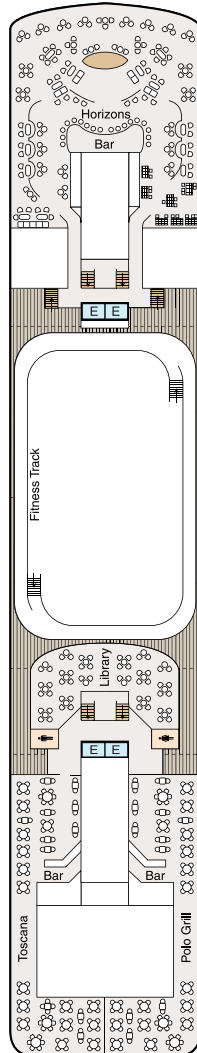

DECK PLANS | REGATTA & NAUTICA

SYMBOL LEGEND

- | | | |
|---------------------|-------------------------|--|
| ♣♣ Restrooms | ■ Quad with Pullman | ▲ Triple with Pullman |
| E Elevator | ★ ★ Quad with Sofabed | ★ Triple with Sofabed |
| 👕 Launderette | Connecting Staterooms | ◇ 3rd guest occupancy available upon request |
| OV Obstructed Views | ♿ Wheelchair Accessible | |

STATEROOM COLOR LEGEND

OS	VS	PH1	PH2	PH3	A1	A2	A3
B1	B2	C1	C2	D	E	F	G

DECK 11

- Golf Putting Greens
- Shuffleboard
- Sun Deck

DECK 10

- Toscana
- Polo Grill
- Library
- Fitness Track
- Horizons

DECK 9

- Terrace Café
- Waves Grill
- Waves Bar
- Pool Deck
- Oceania@Sea
- Aquamar Spa + Vitality Center
- Aquamar Spa Terrace
- Fitness Center
- Salon

DECK 8

- Bridge
- Staterooms

DECK 7

- Launderette
- Staterooms

DECK 6

- Staterooms

DECK 5

- Show Lounge
- Boutiques
- Upper Hall
- Oceania Club
- Ambassador Desk
- Martinis
- Casino
- Baristas
- The Grand Bar
- The Grand Dining Room

DECK 4

- Reception Desk
- Reception Hall
- Destination Services
- Concierge
- Medical Center
- Staterooms

DECK 3

- Staterooms

DECK PLANS | INSIGNIA

SYMBOL LEGEND

- | | | |
|---------------------|-------------------------|--|
| ♣♣ Restrooms | ■ Quad with Pullman | ▲ Triple with Pullman |
| E Elevator | ★ ★ Quad with Sofabed | ★ Triple with Sofabed |
| 👕 Launderette | Connecting Staterooms | ◇ 3rd guest occupancy available upon request |
| OV Obstructed Views | ♿ Wheelchair Accessible | |