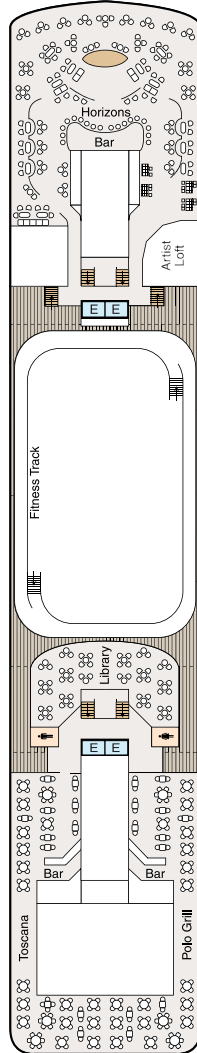

DECK PLANS | REGATTA & NAUTICA

SYMBOL LEGEND

- | | | |
|---------------------|-------------------------|--|
| ♣♣ Restrooms | ■ Quad with Pullman | ▲ Triple with Pullman |
| E Elevator | ★ ★ Quad with Sofabed | ★ Triple with Sofabed |
| 👕 Launderette | Connecting Staterooms | ◇ 3rd guest occupancy available upon request |
| OV Obstructed Views | ♿ Wheelchair Accessible | |

DECK 8

- Bridge
- Staterooms

DECK 7

- Launderette
- Staterooms

DECK 6

- Staterooms

DECK 5

- Show Lounge
- Boutiques
- Upper Hall
- Oceania Club
- Ambassador Desk
- Martinis
- Casino
- Baristas
- The Grand Bar
- The Grand Dining Room

DECK 4

- Reception Desk
- Reception Hall
- Destination Services
- Concierge
- Medical Center
- Staterooms

DECK 3

- Staterooms

DECK PLANS | INSIGNIA

SYMBOL LEGEND

- | | | |
|---------------------|-------------------------|--|
| ♣♣ Restrooms | ■ Quad with Pullman | ▲ Triple with Pullman |
| E Elevator | ★ ★ Quad with Sofabed | ★ Triple with Sofabed |
| 👕 Launderette | Connecting Staterooms | ◇ 3rd guest occupancy available upon request |
| OV Obstructed Views | ♿ Wheelchair Accessible | |

STATEROOM COLOR LEGEND

OS	VS	PH1	PH2	PH3	A1	A2	A3
B1	B2	C1	C2	D	E	F	G

DECK 11

- Golf Putting Greens
- Shuffleboard
- Sun Deck

DECK 10

- Toscana
- Polo Grill
- Library
- Fitness Track
- Horizons
- Artist Loft, available on World Cruises