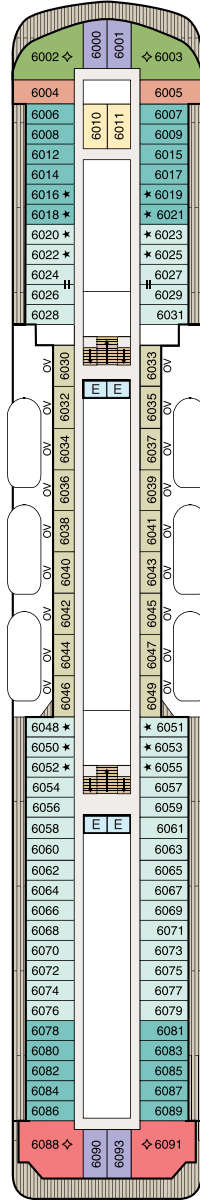

DECK PLANS | REGATTA & NAUTICA

SYMBOL LEGEND

- | | | |
|---------------------|-------------------------|--|
| ♣♣ Restrooms | ■ Quad with Pullman | ▲ Triple with Pullman |
| E Elevator | ★ ★ Quad with Sofabed | ★ Triple with Sofabed |
| 👕 Launderette | Connecting Staterooms | ◇ 3rd guest occupancy available upon request |
| OV Obstructed Views | ♿ Wheelchair Accessible | |

STATEROOM COLOR LEGEND

OS	VS	PH1	PH2	PH3	A1	A2	A3
B1	B2	C1	C2	D	E	F	G

DECK 11

- Golf Putting Greens
- Shuffleboard
- Sun Deck

DECK 10

- Toscana
- Polo Grill
- Library
- Fitness Track
- Horizons

DECK 9

- Terrace Café
- Waves Grill
- Waves Bar
- Pool Deck
- Oceania@Sea
- Aquamar Spa + Vitality Center
- Aquamar Spa Terrace
- Fitness Center
- Salon

DECK 8

- Bridge
- Staterooms

DECK 7

- Launderette
- Staterooms

DECK 6

- Staterooms

DECK 5

- Show Lounge
- Boutiques
- Upper Hall
- Oceania Club
- Ambassador Desk
- Martinis
- Casino
- Baristas
- The Grand Bar
- The Grand Dining Room

DECK 4

- Reception Desk
- Reception Hall
- Destination Services
- Concierge
- Medical Center
- Staterooms

DECK 3

- Staterooms

DECK PLANS | INSIGNIA

SYMBOL LEGEND

- | | | |
|---------------------|-------------------------|--|
| ♣♣ Restrooms | ■ Quad with Pullman | ▲ Triple with Pullman |
| E Elevator | ★ ★ Quad with Sofabed | ★ Triple with Sofabed |
| 👕 Launderette | Connecting Staterooms | ◇ 3rd guest occupancy available upon request |
| OV Obstructed Views | ♿ Wheelchair Accessible | |