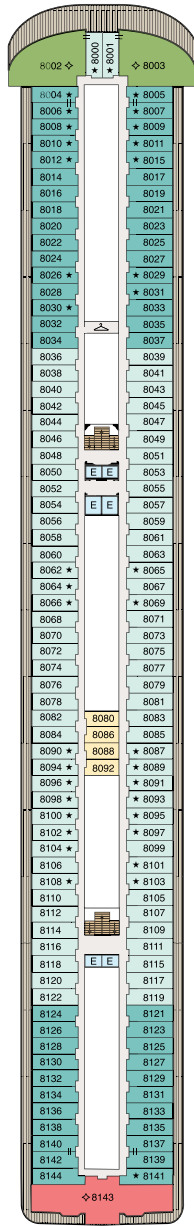

## SYMBOL LEGEND

- ♣ Restrooms
- E Elevator
- 👤 Launderette
- || Connecting Staterooms
- ♿ Wheelchair Accessible
- ★ Triple with Sofabed
- ◇ 3rd and 4th guest occupancy available upon request; 3rd guest only occupancy available upon request in Owner's Suites

## STATEROOM COLOR LEGEND

OS	VS	OC	PH1	PH2	PH3	A1	A2	A3	A4
B1	B2	B3	B4	C	F	G			

### DECK 15

- Horizons
- Fitness Track
- Shuffleboard
- Croquet/Bocce

### DECK 11

- Bridge
- Launderette
- Executive Lounge
- Staterooms

**DECK 10**

- Launderette
- Staterooms

**DECK 9**

- Concierge Lounge
- Launderette
- Staterooms

**DECK 8**

- Launderette
- Staterooms