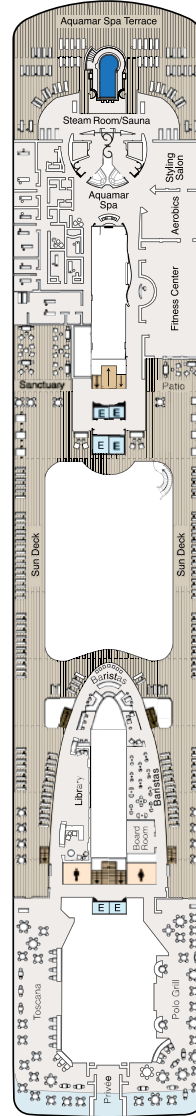

# DECK PLANS | MARINA & RIVIERA

## SYMBOL LEGEND

- ♣ Restrooms
- E Elevator
- 👤 Launderette
- || Connecting Staterooms
- ♿ Wheelchair Accessible
- ★ Triple with Sofabed
- ◇ 3rd and 4th guest occupancy available upon request; 3rd guest only occupancy available upon request in Owner's Suites

## STATEROOM COLOR LEGEND

OS	VS	OC	PH1	PH2	PH3	A1	A2	A3	A4
B1	B2	B3	B4	C	F	G			

### DECK 15

- Horizons
- Fitness Track
- Shuffleboard
- Croquet/Bocce