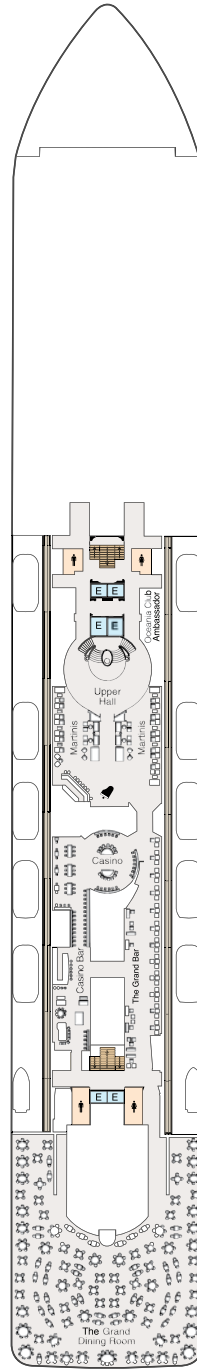

DECK 6

- Oceania Club Ambassador Office
- Upper Hall
- Martinis
- Casino
- Casino Bar
- The Grand Bar
- The Grand Dining Room