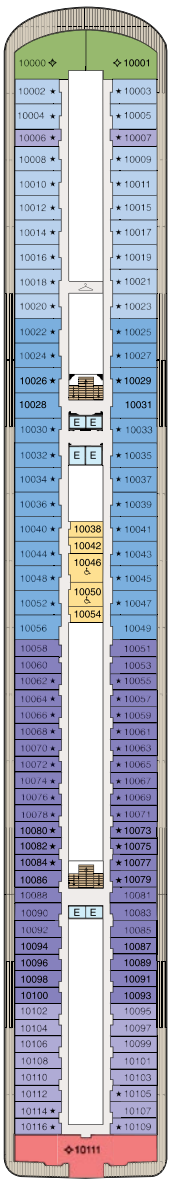

## SYMBOL LEGEND

- ♣ Restrooms
- E Elevator
- 👤 Launderette
- || Connecting Staterooms
- ♿ Wheelchair Accessible
- ★ Triple with Sofabed
- ◇ 3rd and 4th guest occupancy available upon request; 3rd guest only occupancy available upon request in Owner's Suites

## STATEROOM COLOR LEGEND

OS	VS	OC	PH1	PH2	PH3	A1	A2	A3	A4
B1	B2	B3	B4	C	F	G			

### DECK 15

- Horizons
- Fitness Track
- Shuffleboard
- Croquet/Bocce

### DECK 11

- Bridge
- Launderette
- Executive Lounge
- Staterooms

**DECK 10**

- Launderette
- Staterooms

**DECK 9**

- Concierge Lounge
- Launderette
- Staterooms

**DECK 8**

- Launderette
- Staterooms