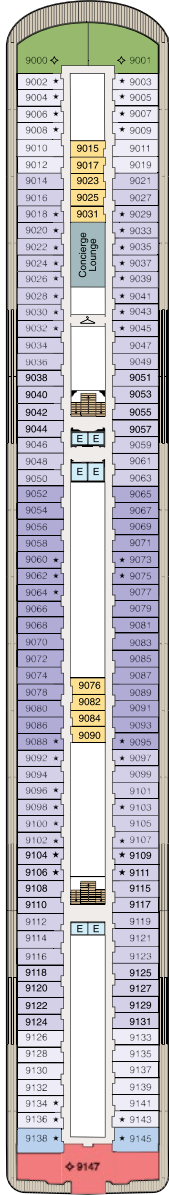

## SYMBOL LEGEND

- ♣ Restrooms
- E Elevator
- 👤 Launderette
- || Connecting Staterooms
- ♿ Wheelchair Accessible
- ★ Triple with Sofabed
- ◇ 3rd and 4th guest occupancy available upon request; 3rd guest only occupancy available upon request in Owner's Suites

## STATEROOM COLOR LEGEND

OS	VS	OC	PH1	PH2	PH3	A1	A2	A3	A4
B1	B2	B3	B4	C	F	G			

### DECK 15

- Horizons
- Fitness Track
- Shuffleboard
- Croquet/Bocce

### DECK 11

- Bridge
- Launderette
- Executive Lounge
- Staterooms

**DECK 10**

- Launderette
- Staterooms

**DECK 9**

- Concierge Lounge
- Launderette
- Staterooms

**DECK 8**

- Launderette
- Staterooms