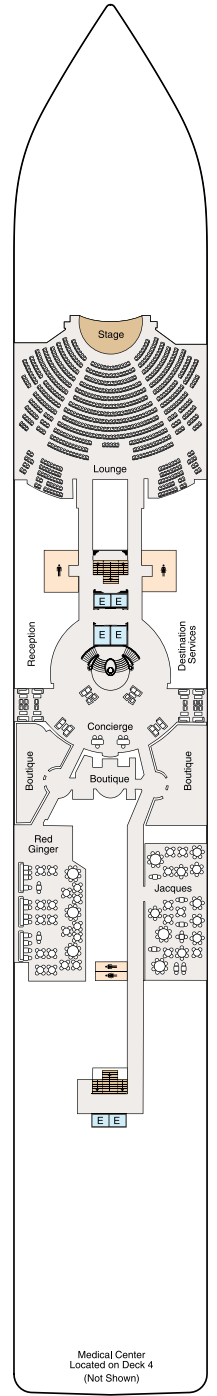

DECK 5

- Show Lounge
- Reception
- Destination Services
- Concierge
- Boutiques
- Red Ginger
- Jacques

DECK 4

- Medical Center

Medical Center Located on Deck 4 (Not Shown)