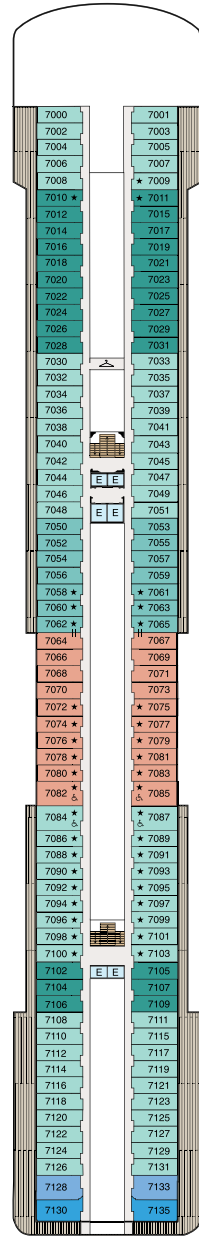

## SYMBOL LEGEND

- ♣ Restrooms
- E Elevator
- 👤 Launderette
- || Connecting Staterooms
- ♿ Wheelchair Accessible
- ★ Triple with Sofabed
- ◇ 3rd and 4th guest occupancy available upon request; 3rd guest only occupancy available upon request in Owner's Suites

## STATEROOM COLOR LEGEND

OS	VS	OC	PH1	PH2	PH3	A1	A2	A3	A4
B1	B2	B3	B4	C	F	G			

### DECK 15

- Horizons
- Fitness Track
- Shuffleboard
- Croquet/Bocce

### DECK 11

- Bridge
- Launderette
- Executive Lounge
- Staterooms

**DECK 10**

- Launderette
- Staterooms

**DECK 9**

- Concierge Lounge
- Launderette
- Staterooms

**DECK 8**

- Launderette
- Staterooms