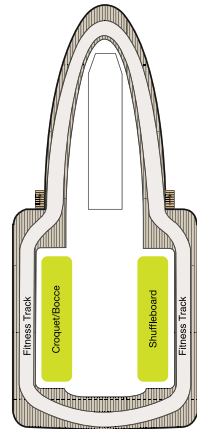

DECK PLANS | MARINA & RIVIERA

SYMBOL LEGEND

- ♣ Restrooms
- E Elevator
- 👤 Launderette
- || Connecting Staterooms
- ♿ Wheelchair Accessible
- ★ Triple with Sofabed
- 3rd and 4th guest occupancy available upon request; 3rd guest only occupancy available upon request in Owner's Suites

STATEROOM COLOR LEGEND

OS	VS	OC	PH1	PH2	PH3	A1	A2	A3	A4
B1	B2	B3	B4	C	F	G			

DECK 16

- Golf Putting Greens
- Paddle Tennis
- Sun Deck

DECK 15

- Horizons
- Fitness Track
- Shuffleboard
- Croquet/Bocce

DECK 14

- Toscana
- Polo Grill
- Privée
- Library
- Baristas
- Oceania@Sea
- Aquamar Spa + Vitality Center
- Aquamar Spa Terrace
- Fitness Center
- Salon

DECK 12

- The Culinary Center
- Artist Loft
- Pool Deck
- Waves Bar
- Waves Grill
- La Reserve
- Terrace Café
- Staterooms

DECK 11

- Bridge
- Launderette
- Executive Lounge
- Staterooms