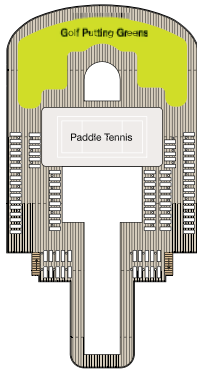

DECK PLANS | MARINA & RIVIERA

SYMBOL LEGEND

- ♣ Restrooms
- E Elevator
- 👤 Launderette
- || Connecting Staterooms
- ♿ Wheelchair Accessible
- ★ Triple with Sofabed
- 3rd and 4th guest occupancy available upon request; 3rd guest only occupancy available upon request in Owner's Suites

STATEROOM COLOR LEGEND

OS	VS	OC	PH1	PH2	PH3	A1	A2	A3	A4
B1	B2	B3	B4	C	F	G			

DECK 16

- Golf Putting Greens
- Paddle Tennis
- Sun Deck

DECK 15

- Horizons
- Fitness Track
- Shuffleboard
- Croquet/Bocce

DECK 14

- Toscana
- Polo Grill
- Privée
- Library
- Baristas
- Oceania@Sea
- Aquamar Spa + Vitality Center
- Aquamar Spa Terrace
- Fitness Center
- Salon

DECK 12

- The Culinary Center
- Artist Loft
- Pool Deck
- Waves Bar
- Waves Grill
- La Reserve
- Terrace Café
- Staterooms

DECK 11

- Bridge
- Launderette
- Executive Lounge
- Staterooms