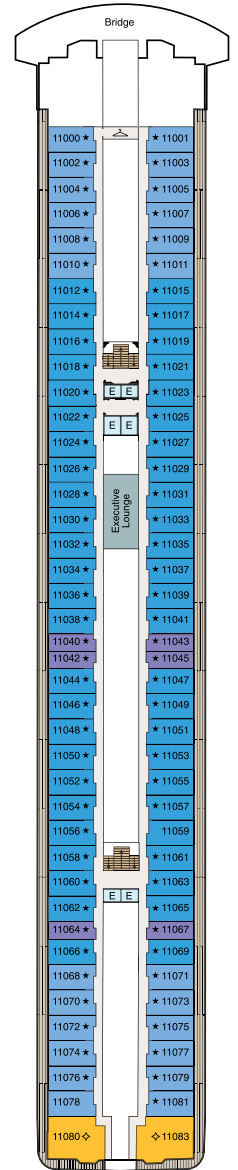

# DECK PLANS | MARINA & RIVIERA

## SYMBOL LEGEND

- ♣ Restrooms
- E Elevator
- 👤 Launderette
- || Connecting Staterooms
- ♿ Wheelchair Accessible
- ★ Triple with Sofabed
- ◇ 3rd and 4th guest occupancy available upon request; 3rd guest only occupancy available upon request in Owner's Suites

## STATEROOM COLOR LEGEND

OS	VS	OC	PH1	PH2	PH3	A1	A2	A3	A4
B1	B2	B3	B4	C	F	G			