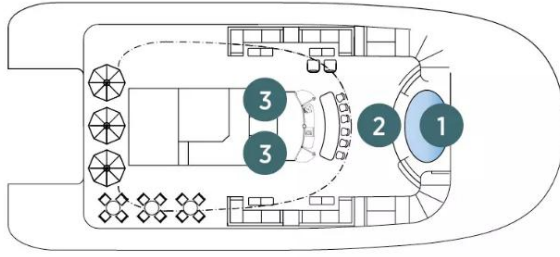

Sky Deck

Pool Deck

Panorama Deck

Observation Deck

## Wellness Deck

### Deck Plan

- |                        |                          |
|------------------------|--------------------------|
| ① Spa Pool             | ⑬ Shop                   |
| ② Sky Bar              | ⑭ Reflections Restaurant |
| ③ Lifts                | ⑮ The Terrace            |
| ④ Pool Café            | ⑯ Medical Centre         |
| ⑤ Pool Lounge Area     | ⑰ Gym                    |
| ⑥ Pool                 | ⑱ Sauna                  |
| ⑦ Navigation Bridge    | ⑲ Spa                    |
| ⑧ Life Boats           | ⑳ Hairdressers           |
| ⑨ Observation Lounge   | ㉑ Tender Boats           |
| ⑩ Guest Laundry        | ㉒ Zodiac                 |
| ⑪ Horizon Lounge & Bar | ㉓ Garage                 |
| ⑫ Reception            | ㉔ Marina Platform        |