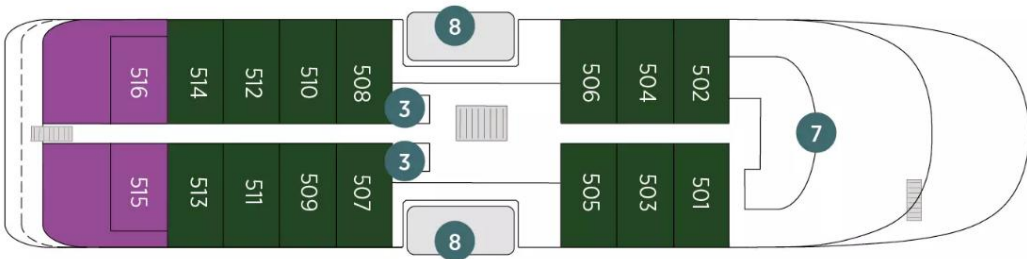

Sky Deck

Pool Deck

Panorama Deck

Observation Deck

## Emerald Deck

## Wellness Deck

### Deck Plan

- |                        |                          |
|------------------------|--------------------------|
| ① Spa Pool             | ⑬ Shop                   |
| ② Sky Bar              | ⑭ Reflections Restaurant |
| ③ Lifts                | ⑮ The Terrace            |
| ④ Pool Café            | ⑯ Medical Centre         |
| ⑤ Pool Lounge Area     | ⑰ Gym                    |
| ⑥ Pool                 | ⑱ Sauna                  |
| ⑦ Navigation Bridge    | ⑲ Spa                    |
| ⑧ Life Boats           | ⑳ Hairdressers           |
| ⑨ Observation Lounge   | ㉑ Tender Boats           |
| ⑩ Guest Laundry        | ㉒ Zodiac                 |
| ⑪ Horizon Lounge & Bar | ㉓ Garage                 |
| ⑫ Reception            | ㉔ Marina Platform        |