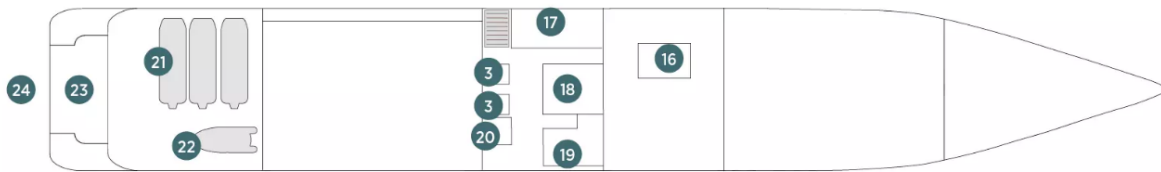

Sky Deck

Pool Deck

Panorama Deck

Observation Deck

## Emerald Deck

### Deck Plan

- |                        |                          |
|------------------------|--------------------------|
| ① Spa Pool             | ⑬ Shop                   |
| ② Sky Bar              | ⑭ Reflections Restaurant |
| ③ Lifts                | ⑮ The Terrace            |
| ④ Pool Café            | ⑯ Medical Centre         |
| ⑤ Pool Lounge Area     | ⑰ Gym                    |
| ⑥ Pool                 | ⑱ Sauna                  |
| ⑦ Navigation Bridge    | ⑲ Spa                    |
| ⑧ Life Boats           | ⑳ Hairdressers           |
| ⑨ Observation Lounge   | ㉑ Tender Boats           |
| ⑩ Guest Laundry        | ㉒ Zodiac                 |
| ⑪ Horizon Lounge & Bar | ㉓ Garage                 |
| ⑫ Reception            | ㉔ Marina Platform        |