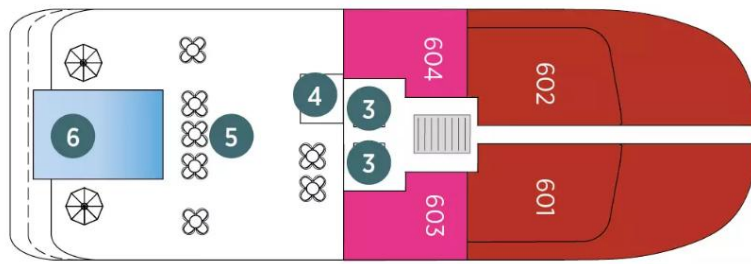

Sky Deck

Pool Deck

Panorama Deck

Observation Deck

## Emerald Deck

## Wellness Deck

### Deck Plan

- |                        |                          |
|------------------------|--------------------------|
| ① Spa Pool             | ⑬ Shop                   |
| ② Sky Bar              | ⑭ Reflections Restaurant |
| ③ Lifts                | ⑮ The Terrace            |
| ④ Pool Café            | ⑯ Medical Centre         |
| ⑤ Pool Lounge Area     | ⑰ Gym                    |
| ⑥ Pool                 | ⑱ Sauna                  |
| ⑦ Navigation Bridge    | ⑲ Spa                    |
| ⑧ Life Boats           | ⑳ Hairdressers           |
| ⑨ Observation Lounge   | ㉑ Tender Boats           |
| ⑩ Guest Laundry        | ㉒ Zodiac                 |
| ⑪ Horizon Lounge & Bar | ㉓ Garage                 |
| ⑫ Reception            | ㉔ Marina Platform        |