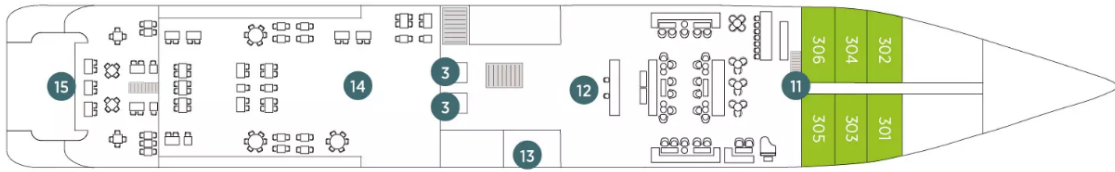

Sky Deck

Pool Deck

Panorama Deck

Observation Deck

## Emerald Deck

## Wellness Deck

### Deck Plan

- |                        |                          |
|------------------------|--------------------------|
| ① Spa Pool             | ⑬ Shop                   |
| ② Sky Bar              | ⑭ Reflections Restaurant |
| ③ Lifts                | ⑮ The Terrace            |
| ④ Pool Café            | ⑯ Medical Centre         |
| ⑤ Pool Lounge Area     | ⑰ Gym                    |
| ⑥ Pool                 | ⑱ Sauna                  |
| ⑦ Navigation Bridge    | ⑲ Spa                    |
| ⑧ Life Boats           | ⑳ Hairdressers           |
| ⑨ Observation Lounge   | ㉑ Tender Boats           |
| ⑩ Guest Laundry        | ㉒ Zodiac                 |
| ⑪ Horizon Lounge & Bar | ㉓ Garage                 |
| ⑫ Reception            | ㉔ Marina Platform        |