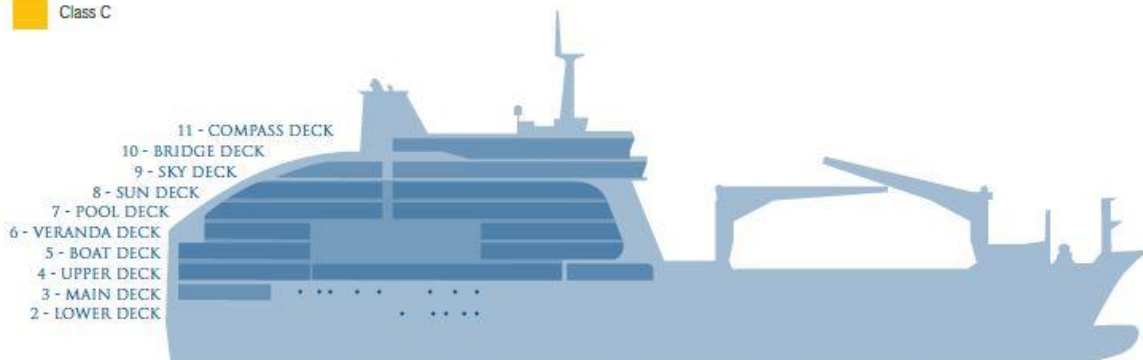

Updated on August 22nd 2018

Europe Representation
c/o V. ISLANDS MARKETING
Tel +33 (0)1 43 31 25 34 – croisieres@aranui.info