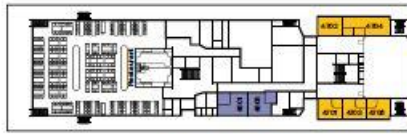

UPPER DECK-4