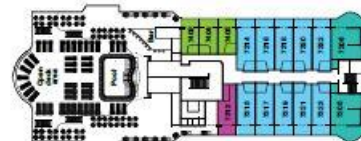

5 units of dormitories with porthole – 12,5 sqm from 26,5 sqm:

- 4 units of dormitories with porthole – 12,5 sqm
Capacity of 4 people in each
- 1 unit of dormitory with porthole – 26,5 sqm
Capacity of 8 people

BOAT DECK-5

SKY DECK-9

UPPER DECK-4

SUN DECK-8

MAIN DECK-3

POOL DECK-7

LOWER DECK-2

VERANDA DECK-6

Specifications

- Presidential Suite
- Royal Suite
- Premium Suite
- Junior Suite with or without Balcony
- Superior Deluxe
- Deluxe
- Stateroom
- Class C

FAST FACTS:

Length: 410 feet
 Breadth: 85 feet
 Cruising Speed: 15 knots
 Draft: 17 feet