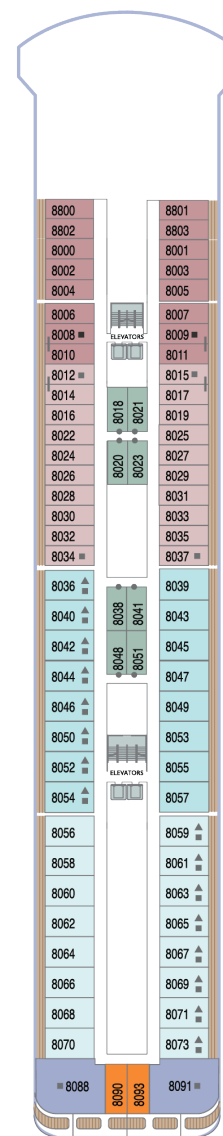

DECK 8

1. **KEY**
2. Convertible Sofa Bed
   - ▲ Continent Suites with Tub
   - Interior Stateroom Door Location
   - | Connecting Staterooms
   - ♿ Restrooms
   - ✕ Smoking Area
   - ♿ Wheelchair-Accessible Stateroom

SUITES	W	World Owner's Suite	OCEANVIEW	04	Oceanview Stateroom
	O	Ocean Suite		05	Oceanview Stateroom
	SP	Spa Suite		06	Oceanview Stateroom
	N1	Continent Suite		08	Oceanview Stateroom*
VERANDA	P1	Veranda Plus Stateroom	INTERIOR	09	Interior Stateroom
	P2	Veranda Plus Stateroom		10	Interior Stateroom
	P3	Veranda Plus Stateroom		11	Interior Stateroom
	V1	Veranda Stateroom		12	Interior Stateroom
	V2	Veranda Stateroom			
V3	Veranda Stateroom				

*Category 08 Staterooms have obstructed views. Deck plans are not drawn to scale, and deck numbers reflect guest levels only.