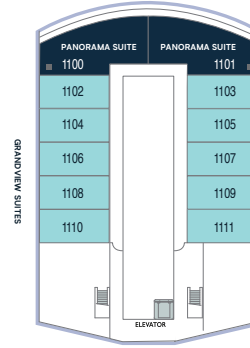

DECK 11
(PENTHOUSE DECK)