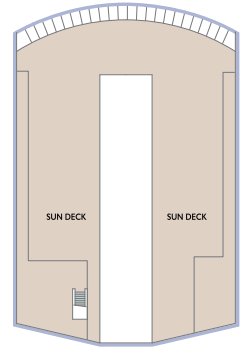

AZAMARA QUEST®

AZAMARA QUEST®

DECK 11
(PENTHOUSE DECK)

DECK 12

SHIP SPECIFICATIONS	
Occupancy	702 (Double occupancy)
Net Tonnage	30,277
Length	592 feet (180 meters)
Beam	84 feet (25 meters)
Guest Decks	Eight
Cruising Speed	18.5 knots
Electric Current	110/220 AC
Refurbished	2024
Officers and Crew	408 International Officers, Crew & Staff
Ship's Registry	The Marshall Islands

1. **KEY**
2. Convertible Sofa Bed
   - ▲ Continent Suites with Tub
   - Interior Stateroom Door Location
   - | Connecting Staterooms
   - ♿ Restrooms
   - ✕ Smoking Area
   - ♿ Wheelchair-Accessible Stateroom

1. **SUITES**
2. CS Panorama Suite
   - W World Owner's Suite
   - O Ocean Suite
   - SP Spa Suite
   - N1 Continent Suite
   - N2 Continent Suite
   - E1 Grand View Suite
3. **VERANDA**
4. VERANDA PLUS
     - P1 Veranda Plus Stateroom
     - P2 Veranda Plus Stateroom
     - P3 Veranda Plus Stateroom
   - VERANDA
     - V1 Veranda Stateroom
     - V2 Veranda Stateroom
     - V3 Veranda Stateroom
5. **OCEANVIEW**
6. O4 Oceanview Stateroom
   - O5 Oceanview Stateroom
   - O6 Oceanview Stateroom
   - O8 Oceanview Stateroom*
7. **INTERIOR**
8. O9 Interior Stateroom
   - I10 Interior Stateroom
   - I11 Interior Stateroom
   - I12 Interior Stateroom

*Category O8 Staterooms have obstructed views. Deck plans are not drawn to scale, and deck numbers reflect guest levels only.