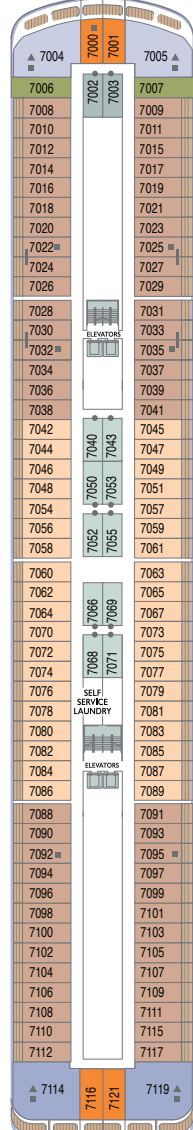

AZAMARA QUEST®

AZAMARA QUEST®

DECK 7

DECK 11
(PENTHOUSE DECK)

DECK 12

SHIP SPECIFICATIONS	
Occupancy	702 (Double occupancy)
Net Tonnage	30,277
Length	592 feet (180 meters)
Beam	84 feet (25 meters)
Guest Decks	Eight
Cruising Speed	18.5 knots
Electric Current	110/220 AC
Refurbished	2024
Officers and Crew	408 International Officers, Crew & Staff
Ship's Registry	The Marshall Islands

1. **KEY**
2. Convertible Sofa Bed
   - ▲ Continent Suites with Tub
   - Interior Stateroom Door Location
   - | Connecting Staterooms
   - ♿ Restrooms
   - ✕ Smoking Area
   - ♿ Wheelchair-Accessible Stateroom

1. **SUITES**
2. CS Panorama Suite
   - W World Owner's Suite
   - O Ocean Suite
   - SP Spa Suite
   - N1 Continent Suite
   - N2 Continent Suite
   - E1 Grand View Suite
3. **VERANDA**
4. VERANDA PLUS
     - P1 Veranda Plus Stateroom
     - P2 Veranda Plus Stateroom
     - P3 Veranda Plus Stateroom
   - VERANDA
     - V1 Veranda Stateroom
     - V2 Veranda Stateroom
     - V3 Veranda Stateroom
5. **OCEANVIEW**
6. O4 Oceanview Stateroom
   - O5 Oceanview Stateroom
   - O6 Oceanview Stateroom
   - O8 Oceanview Stateroom*
7. **INTERIOR**
8. O9 Interior Stateroom
   - I10 Interior Stateroom
   - I11 Interior Stateroom
   - I12 Interior Stateroom

*Category O8 Staterooms have obstructed views. Deck plans are not drawn to scale, and deck numbers reflect guest levels only.