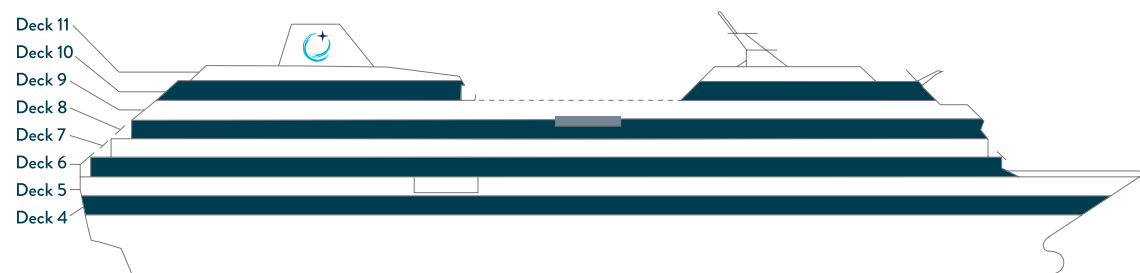

1. **KEY**
2. Convertible Sofa Bed
   - ▲ Continent Suites with Tub
   - Interior Stateroom Door Location
   - | Connecting Staterooms
   - ♿ Restrooms
   - ✕ Smoking Area
   - ♿ Wheelchair-Accessible Stateroom

SUITES	W	World Owner's Suite	OCEANVIEW	04	Oceanview Stateroom
	O	Ocean Suite		05	Oceanview Stateroom
	SP	Spa Suite		06	Oceanview Stateroom
	N1	Continent Suite		08	Oceanview Stateroom*
VERANDA	P1	Veranda Plus Stateroom	INTERIOR	09	Interior Stateroom
	P2	Veranda Plus Stateroom		10	Interior Stateroom
	P3	Veranda Plus Stateroom		11	Interior Stateroom
	V1	Veranda Stateroom		12	Interior Stateroom
	V2	Veranda Stateroom			
V3	Veranda Stateroom				

*Category 08 Staterooms have obstructed views. Deck plans are not drawn to scale, and deck numbers reflect guest levels only.