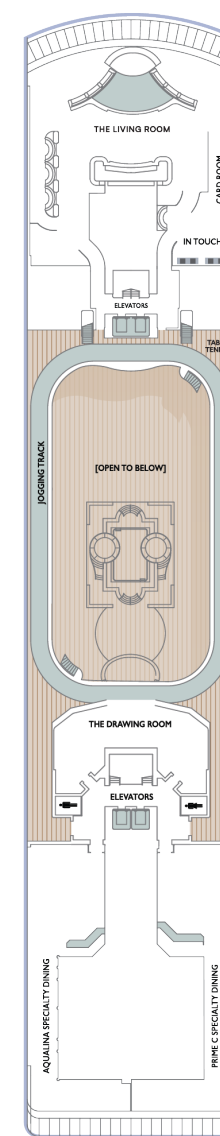

DECK 10

1. **KEY**
2. Convertible Sofa Bed
   - ▲ Continent Suites with Tub
   - Interior Stateroom Door Location
   - | Connecting Staterooms
   - ♿ Restrooms
   - ✕ Smoking Area
   - ♿ Wheelchair-Accessible Stateroom

SUITES	W	World Owner's Suite	OCEANVIEW	04	Oceanview Stateroom
	O	Ocean Suite		05	Oceanview Stateroom
	SP	Spa Suite		06	Oceanview Stateroom
	N1	Continent Suite		08	Oceanview Stateroom*
VERANDA	P1	Veranda Plus Stateroom	INTERIOR	09	Interior Stateroom
	P2	Veranda Plus Stateroom		10	Interior Stateroom
	P3	Veranda Plus Stateroom		11	Interior Stateroom
	V1	Veranda Stateroom		12	Interior Stateroom
	V2	Veranda Stateroom			
V3	Veranda Stateroom				

*Category 08 Staterooms have obstructed views. Deck plans are not drawn to scale, and deck numbers reflect guest levels only.