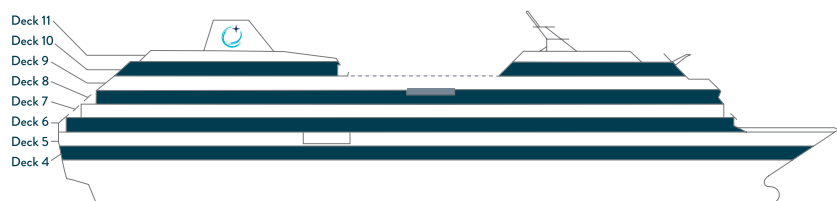

SHIP SPECIFICATIONS	
Occupancy	702 (Double occupancy)
Net Tonnage	30,277
Length	592 feet (180 meters)
Beam	84 feet (25 meters)
Guest Decks	Eight
Cruising Speed	18.5 knots
Electric Current	110/220 AC
Refurbished	2024
Officers and Crew	408 International Officers, Crew & Staff
Ship's Registry	The Marshall Islands

1. **KEY**
2. Convertible Sofa Bed
   - ▲ Continent Suites with Tub
   - Interior Stateroom Door Location
   - | Connecting Staterooms
   - ♿ Restrooms
   - ✕ Smoking Area
   - ♿ Wheelchair-Accessible Stateroom

1. **SUITES**
2. CS Panorama Suite
   - W World Owner's Suite
   - O Ocean Suite
   - SP Spa Suite
   - N1 Continent Suite
   - N2 Continent Suite
   - E1 Grand View Suite
3. **VERANDA**
4. VERANDA PLUS
     - P1 Veranda Plus Stateroom
     - P2 Veranda Plus Stateroom
     - P3 Veranda Plus Stateroom
   - VERANDA
     - V1 Veranda Stateroom
     - V2 Veranda Stateroom
     - V3 Veranda Stateroom
5. **OCEANVIEW**
6. O4 Oceanview Stateroom
   - O5 Oceanview Stateroom
   - O6 Oceanview Stateroom
   - O8 Oceanview Stateroom*
7. **INTERIOR**
8. O9 Interior Stateroom
   - I10 Interior Stateroom
   - I11 Interior Stateroom
   - I12 Interior Stateroom

*Category O8 Staterooms have obstructed views. Deck plans are not drawn to scale, and deck numbers reflect guest levels only.