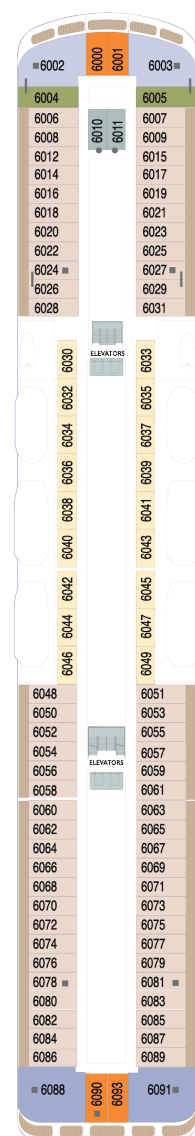

DECK 6

1. **KEY**
2. Convertible Sofa Bed
   - ▲ Continent Suites with Tub
   - Interior Stateroom Door Location
   - | Connecting Staterooms
   - ♿ Restrooms
   - ✕ Smoking Area
   - ♿ Wheelchair-Accessible Stateroom

SUITES	W	World Owner's Suite	OCEANVIEW	04	Oceanview Stateroom
	O	Ocean Suite		05	Oceanview Stateroom
	SP	Spa Suite		06	Oceanview Stateroom
	N1	Continent Suite		08	Oceanview Stateroom*
VERANDA	P1	Veranda Plus Stateroom	INTERIOR	09	Interior Stateroom
	P2	Veranda Plus Stateroom		10	Interior Stateroom
	P3	Veranda Plus Stateroom		11	Interior Stateroom
	V1	Veranda Stateroom		12	Interior Stateroom
	V2	Veranda Stateroom			
V3	Veranda Stateroom				

*Category 08 Staterooms have obstructed views. Deck plans are not drawn to scale, and deck numbers reflect guest levels only.