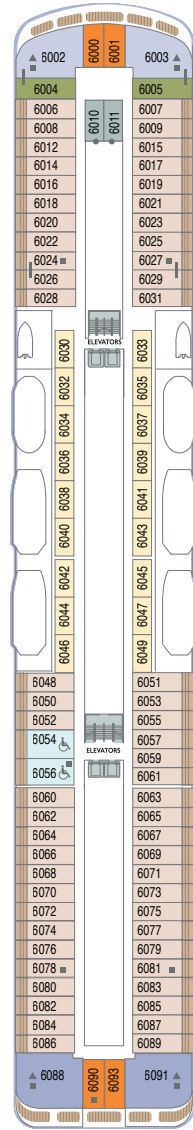

AZAMARA QUEST®

AZAMARA QUEST®

DECK 6

DECK 11
(PENTHOUSE DECK)

DECK 12

SHIP SPECIFICATIONS	
Occupancy	702 (Double occupancy)
Net Tonnage	30,277
Length	592 feet (180 meters)
Beam	84 feet (25 meters)
Guest Decks	Eight
Cruising Speed	18.5 knots
Electric Current	110/220 AC
Refurbished	2024
Officers and Crew	408 International Officers, Crew & Staff
Ship's Registry	The Marshall Islands

1. **KEY**
2. Convertible Sofa Bed
   - ▲ Continent Suites with Tub
   - Interior Stateroom Door Location
   - | Connecting Staterooms
   - ♿ Restrooms
   - ✕ Smoking Area
   - ♿ Wheelchair-Accessible Stateroom

1. **SUITES**
2. CS Panorama Suite
   - W World Owner's Suite
   - O Ocean Suite
   - SP Spa Suite
   - N1 Continent Suite
   - N2 Continent Suite
   - E1 Grand View Suite
3. **VERANDA**
4. VERANDA PLUS
     - P1 Veranda Plus Stateroom
     - P2 Veranda Plus Stateroom
     - P3 Veranda Plus Stateroom
   - VERANDA
     - V1 Veranda Stateroom
     - V2 Veranda Stateroom
     - V3 Veranda Stateroom
5. **OCEANVIEW**
6. O4 Oceanview Stateroom
   - O5 Oceanview Stateroom
   - O6 Oceanview Stateroom
   - O8 Oceanview Stateroom*
7. **INTERIOR**
8. O9 Interior Stateroom
   - I10 Interior Stateroom
   - I11 Interior Stateroom
   - I12 Interior Stateroom

*Category O8 Staterooms have obstructed views. Deck plans are not drawn to scale, and deck numbers reflect guest levels only.