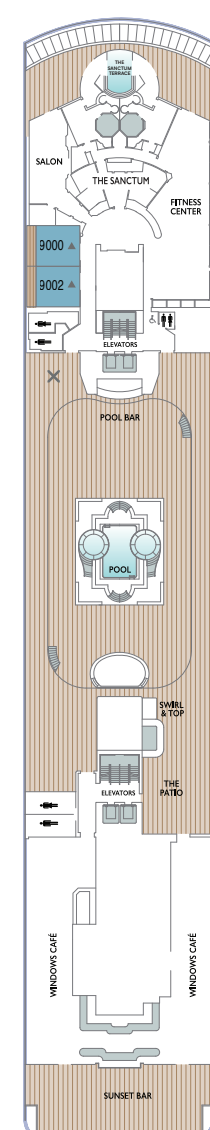

AZAMARA QUEST®

AZAMARA QUEST®

DECK 9

DECK 11
(PENTHOUSE DECK)

DECK 12

SHIP SPECIFICATIONS	
Occupancy	702 (Double occupancy)
Net Tonnage	30,277
Length	592 feet (180 meters)
Beam	84 feet (25 meters)
Guest Decks	Eight
Cruising Speed	18.5 knots
Electric Current	110/220 AC
Refurbished	2024
Officers and Crew	408 International Officers, Crew & Staff
Ship's Registry	The Marshall Islands

1. **KEY**
2. Convertible Sofa Bed
   - ▲ Continent Suites with Tub
   - Interior Stateroom Door Location
   - | Connecting Staterooms
   - ♿ Restrooms
   - ✕ Smoking Area
   - ♿ Wheelchair-Accessible Stateroom

1. **SUITES**
2. CS Panorama Suite
   - W World Owner's Suite
   - O Ocean Suite
   - SP Spa Suite
   - N1 Continent Suite
   - N2 Continent Suite
   - E1 Grand View Suite
3. **VERANDA**
4. VERANDA PLUS
     - P1 Veranda Plus Stateroom
     - P2 Veranda Plus Stateroom
     - P3 Veranda Plus Stateroom
   - VERANDA
     - V1 Veranda Stateroom
     - V2 Veranda Stateroom
     - V3 Veranda Stateroom
5. **OCEANVIEW**
6. O4 Oceanview Stateroom
   - O5 Oceanview Stateroom
   - O6 Oceanview Stateroom
   - O8 Oceanview Stateroom*
7. **INTERIOR**
8. O9 Interior Stateroom
   - I10 Interior Stateroom
   - I11 Interior Stateroom
   - I12 Interior Stateroom

*Category O8 Staterooms have obstructed views. Deck plans are not drawn to scale, and deck numbers reflect guest levels only.