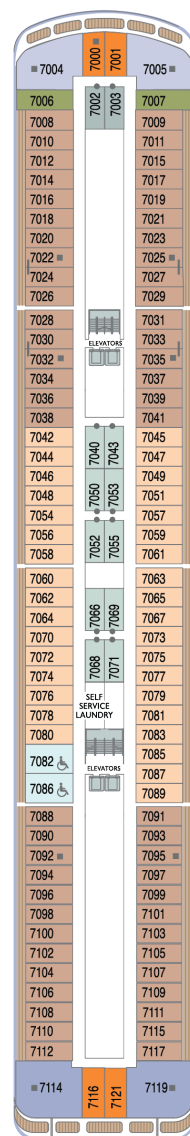

DECK 7

1. **KEY**
2. Convertible Sofa Bed
   - ▲ Continent Suites with Tub
   - Interior Stateroom Door Location
   - | Connecting Staterooms
   - ♿ Restrooms
   - ✕ Smoking Area
   - ♿ Wheelchair-Accessible Stateroom

SUITES	W	World Owner's Suite	OCEANVIEW	04	Oceanview Stateroom
	O	Ocean Suite		05	Oceanview Stateroom
	SP	Spa Suite		06	Oceanview Stateroom
	N1	Continent Suite		08	Oceanview Stateroom*
VERANDA	P1	Veranda Plus Stateroom	INTERIOR	09	Interior Stateroom
	P2	Veranda Plus Stateroom		10	Interior Stateroom
	P3	Veranda Plus Stateroom		11	Interior Stateroom
	V1	Veranda Stateroom		12	Interior Stateroom
	V2	Veranda Stateroom			
V3	Veranda Stateroom				

*Category 08 Staterooms have obstructed views. Deck plans are not drawn to scale, and deck numbers reflect guest levels only.