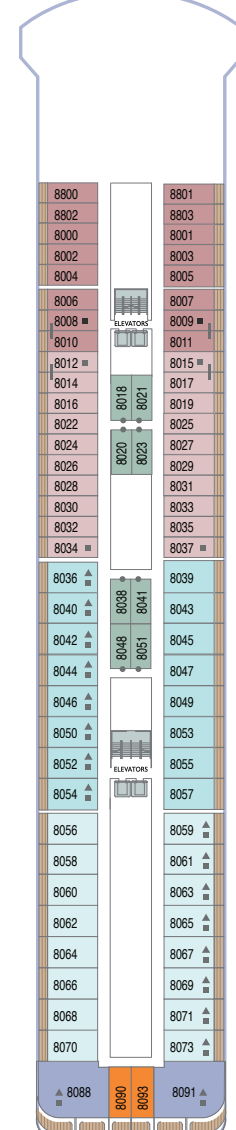

AZAMARA QUEST®

AZAMARA QUEST®

DECK 8

DECK 11
(PENTHOUSE DECK)

DECK 12

SHIP SPECIFICATIONS	
Occupancy	702 (Double occupancy)
Net Tonnage	30,277
Length	592 feet (180 meters)
Beam	84 feet (25 meters)
Guest Decks	Eight
Cruising Speed	18.5 knots
Electric Current	110/220 AC
Refurbished	2024
Officers and Crew	408 International Officers, Crew & Staff
Ship's Registry	The Marshall Islands

1. **KEY**
2. Convertible Sofa Bed
   - ▲ Continent Suites with Tub
   - Interior Stateroom Door Location
   - | Connecting Staterooms
   - ♿ Restrooms
   - ✕ Smoking Area
   - ♿ Wheelchair-Accessible Stateroom

1. **SUITES**
2. CS Panorama Suite
   - W World Owner's Suite
   - O Ocean Suite
   - SP Spa Suite
   - N1 Continent Suite
   - N2 Continent Suite
   - E1 Grand View Suite
3. **VERANDA**
4. VERANDA PLUS
     - P1 Veranda Plus Stateroom
     - P2 Veranda Plus Stateroom
     - P3 Veranda Plus Stateroom
   - VERANDA
     - V1 Veranda Stateroom
     - V2 Veranda Stateroom
     - V3 Veranda Stateroom
5. **OCEANVIEW**
6. O4 Oceanview Stateroom
   - O5 Oceanview Stateroom
   - O6 Oceanview Stateroom
   - O8 Oceanview Stateroom*
7. **INTERIOR**
8. O9 Interior Stateroom
   - I10 Interior Stateroom
   - I11 Interior Stateroom
   - I12 Interior Stateroom

*Category O8 Staterooms have obstructed views. Deck plans are not drawn to scale, and deck numbers reflect guest levels only.