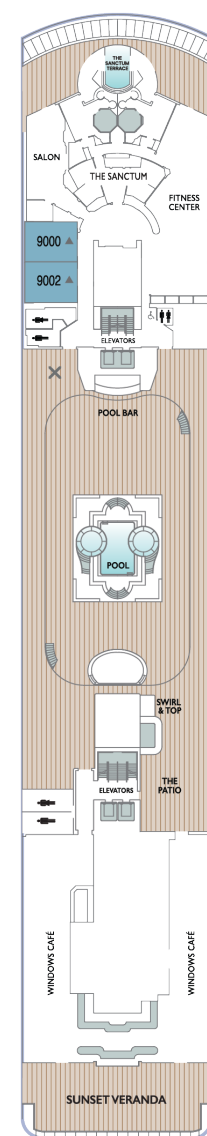

DECK 9

1. **KEY**
2. Convertible Sofa Bed
   - ▲ Continent Suites with Tub
   - Interior Stateroom Door Location
   - | Connecting Staterooms
   - ♿ Restrooms
   - ✕ Smoking Area
   - ♿ Wheelchair-Accessible Stateroom

SUITES	W	World Owner's Suite	OCEANVIEW	04	Oceanview Stateroom
	O	Ocean Suite		05	Oceanview Stateroom
	SP	Spa Suite		06	Oceanview Stateroom
	N1	Continent Suite		08	Oceanview Stateroom*
VERANDA	P1	Veranda Plus Stateroom	INTERIOR	09	Interior Stateroom
	P2	Veranda Plus Stateroom		10	Interior Stateroom
	P3	Veranda Plus Stateroom		11	Interior Stateroom
	V1	Veranda Stateroom		12	Interior Stateroom
	V2	Veranda Stateroom			
V3	Veranda Stateroom				

*Category 08 Staterooms have obstructed views. Deck plans are not drawn to scale, and deck numbers reflect guest levels only.