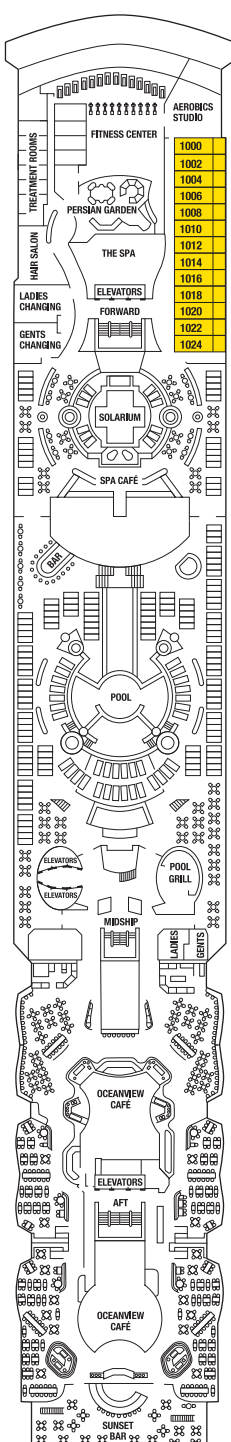

Deck 12

Deck 11

A1 I1

Deck 10

V2

Deck 9

CS S1 A1 A2 C2 UV SV DV V1 V3 DO I1

Deck 8

CS S1 C1 C2 UV SV DV V2 V3 DO I1

Deck 7

CS C1 C2 UV SV DV V1 V2 V3 DO O1 I1

Deck 6

PS CS RS CS S1 AS UC DV V2 DO O1 I1

Deck 5

Deck 4

Deck 3

O1 O2 I2

Deck 2

O1 O2 I2

Deck 1

+

- PS** Penthouse Suite
- RS** Royal Suite
- CS** Celebrity Suite
- AS** Aqua Sky Suite
- S1** Sky Suite

- A1** Prime AquaClass®
- A2** AquaClass
- UC** Ultra Deluxe Concierge Class
- C1** Prime Concierge Class
- C2** Concierge Class

- Single Sofa Bed
- ▲ One Upper Berth
- Two Upper Berths
- | Connecting Staterooms
- ✂ Inside Stateroom Door Location
- ♿ Wheelchair Accessible Stateroom
Featuring Roll-In Shower

 Medical Facility - Deck 2
Located by Mid-Ship Elevators