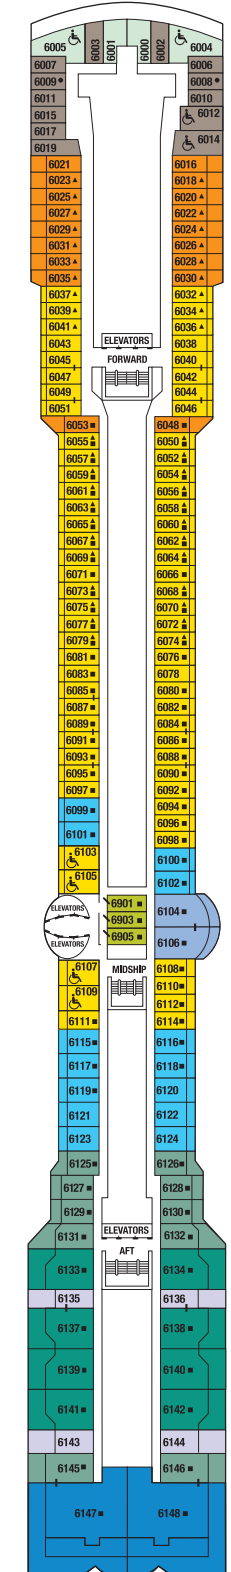

Deck 12

Deck 11

A1 I1

Deck 10

V2

Deck 9

CS S1 A1 A2 C2 UV SV DV V1 V3 DO I1

Deck 8

CS S1 C1 C2 UV SV DV V2 V3 DO I1

Deck 7

CS C1 C2 UV SV DV V1 V2 V3 DO O1 I1

Deck 6

PS CS RS CS S1 AS UC DV V2 DO O1 I1

Deck 5

Deck 4

Deck 3

O1 O2 I2

Deck 2

O1 O2 I2

Deck 1

+

- PS** Penthouse Suite
- RS** Royal Suite
- CS** Celebrity Suite
- AS** Aqua Sky Suite
- S1** Sky Suite

- A1** Prime AquaClass®
- A2** AquaClass
- UC** Ultra Deluxe Concierge Class
- C1** Prime Concierge Class
- C2** Concierge Class

- Single Sofa Bed
- ▲ One Upper Berth
- Two Upper Berths
- | Connecting Staterooms
- ✂ Inside Stateroom Door Location
- ♿ Wheelchair Accessible Stateroom
Featuring Roll-In Shower

 Medical Facility - Deck 2
Located by Mid-Ship Elevators