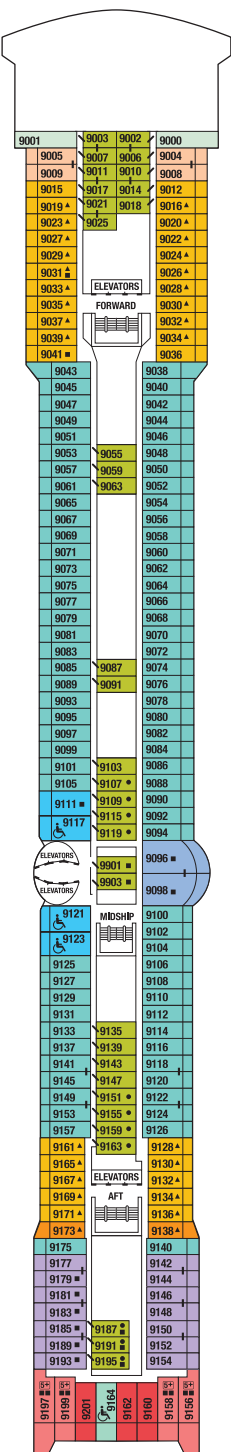

Deck 12

Deck 11

A1 I1

Deck 10

V2

Deck 9

CS S1 A1 A2 C2 UV SV DV V1 V3 DO I1

Deck 8

CS S1 C1 C2 UV SV DV V2 V3 DO I1

Deck 7

CS C1 C2 UV SV DV V1 V2 V3 DO O1 I1

Deck 6

PS CS RS CS S1 AS UC DV V2 DO O1 I1

Deck 5

Deck 4

Deck 3

O1 O2 I2

Deck 2

O1 O2 I2

Deck 1

+

- PS** Penthouse Suite
- RS** Royal Suite
- CS** Celebrity Suite
- AS** Aqua Sky Suite
- S1** Sky Suite

- A1** Prime AquaClass®
- A2** AquaClass
- UC** Ultra Deluxe Concierge Class
- C1** Prime Concierge Class
- C2** Concierge Class

- Single Sofa Bed
- ▲ One Upper Berth
- Two Upper Berths
- | Connecting Staterooms
- ✂ Inside Stateroom Door Location
- ♿ Wheelchair Accessible Stateroom
Featuring Roll-In Shower

 Medical Facility - Deck 2
Located by Mid-Ship Elevators