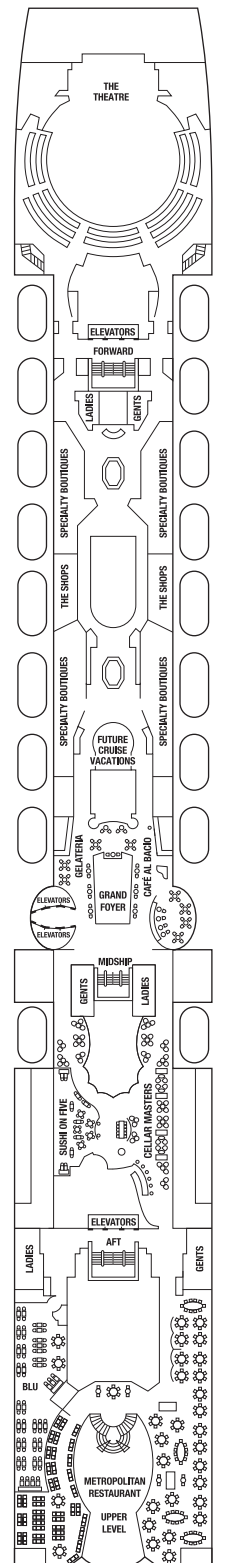

Deck 12

Deck 11

A1 I1

Deck 10

V2

Deck 9

CS S1 A1 A2 C2 UV SV DV V1 V3 DO I1

Deck 8

CS S1 C1 C2 UV SV DV V2 V3 DO I1

Deck 7

CS C1 C2 UV SV DV V1 V2 V3 DO O1 I1

Deck 6

PS CS RS CS S1 AS UC DV V2 DO O1 I1

Deck 5

Deck 4

Deck 3

O1 O2 I2

Deck 2

O1 O2 I2

Deck 1

+

- PS** Penthouse Suite
- RS** Royal Suite
- CS** Celebrity Suite
- AS** Aqua Sky Suite
- S1** Sky Suite

- A1** Prime AquaClass®
- A2** AquaClass
- UC** Ultra Deluxe Concierge Class
- C1** Prime Concierge Class
- C2** Concierge Class

- Single Sofa Bed
- ▲ One Upper Berth
- Two Upper Berths
- | Connecting Staterooms
- ✂ Inside Stateroom Door Location
- ♿ Wheelchair Accessible Stateroom
Featuring Roll-In Shower

 Medical Facility - Deck 2
Located by Mid-Ship Elevators