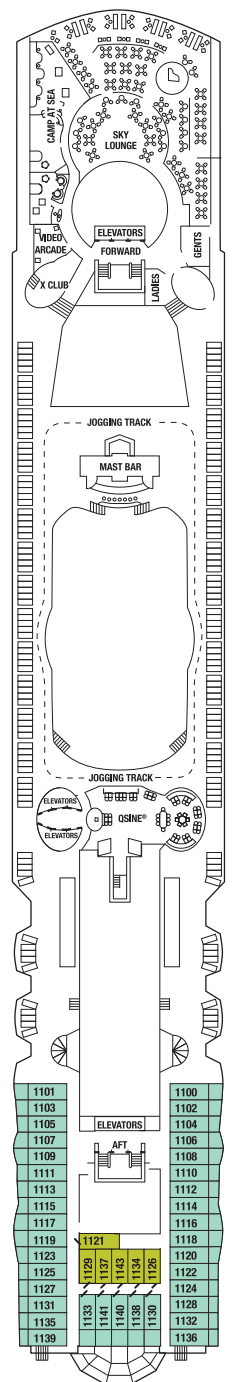

Deck 12

Deck 11

A1 I1

Deck 10

V2

Deck 9

CS S1 A1 A2 C2 UV SV DV V1 V3 DO I1

Deck 8

CS S1 C1 C2 UV SV DV V2 V3 DO I1

Deck 7

CS C1 C2 UV SV DV V1 V2 V3 DO O1 I1

Deck 6

PS CS RS CS S1 AS UC DV V2 DO O1 I1

Deck 5

Deck 4

Deck 3

O1 O2 I2

Deck 2

O1 O2 I2

Deck 1

+

- PS** Penthouse Suite
- RS** Royal Suite
- CS** Celebrity Suite
- AS** Aqua Sky Suite
- S1** Sky Suite

- A1** Prime AquaClass®
- A2** AquaClass
- UC** Ultra Deluxe Concierge Class
- C1** Prime Concierge Class
- C2** Concierge Class

- Single Sofa Bed
- ▲ One Upper Berth
- Two Upper Berths
- | Connecting Staterooms
- ✂ Inside Stateroom Door Location
- ♿ Wheelchair Accessible Stateroom
Featuring Roll-In Shower

 Medical Facility - Deck 2
Located by Mid-Ship Elevators