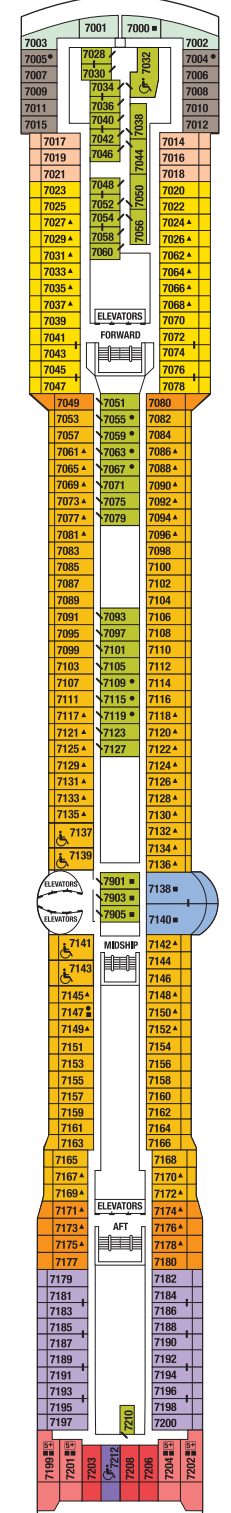

Deck 12

Deck 11

A1 I1

Deck 10

V2

Deck 9

CS S1 A1 A2 C2 UV SV DV V1 V3 DO I1

Deck 8

CS S1 C1 C2 UV SV DV V2 V3 DO I1

Deck 7

CS C1 C2 UV SV DV V1 V2 V3 DO O1 I1

Deck 6

PS CS RS CS S1 AS UC DV V2 DO O1 I1

Deck 5

Deck 4

Deck 3

O1 O2 I2

Deck 2

O1 O2 I2

Deck 1

+

- PS** Penthouse Suite
- RS** Royal Suite
- CS** Celebrity Suite
- AS** Aqua Sky Suite
- S1** Sky Suite

- A1** Prime AquaClass®
- A2** AquaClass
- UC** Ultra Deluxe Concierge Class
- C1** Prime Concierge Class
- C2** Concierge Class

- Single Sofa Bed
- ▲ One Upper Berth
- Two Upper Berths
- | Connecting Staterooms
- ✂ Inside Stateroom Door Location
- ♿ Wheelchair Accessible Stateroom
Featuring Roll-In Shower

 Medical Facility - Deck 2
Located by Mid-Ship Elevators