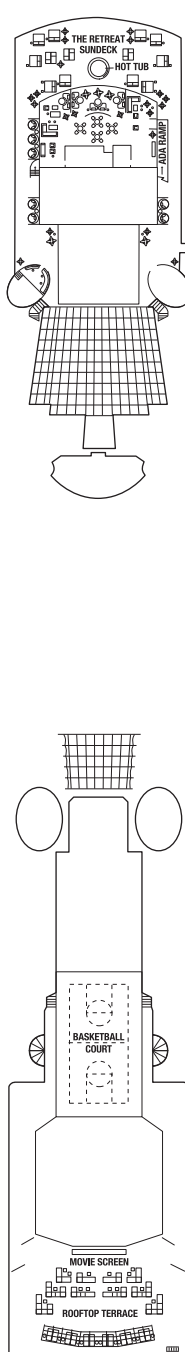

Deck 12

Deck 11

A1 I1

Deck 10

V2

Deck 9

CS S1 A1 A2 C2 UV SV DV V1 V3 DO I1

Deck 8

CS S1 C1 C2 UV SV DV V2 V3 DO I1

Deck 7

CS C1 C2 UV SV DV V1 V2 V3 DO O1 I1

Deck 6

PS CS RS CS S1 AS UC DV V2 DO O1 I1

Deck 5

Deck 4

Deck 3

O1 O2 I2

Deck 2

O1 O2 I2

Deck 1

+

- PS** Penthouse Suite
- RS** Royal Suite
- CS** Celebrity Suite
- AS** Aqua Sky Suite
- S1** Sky Suite

- A1** Prime AquaClass®
- A2** AquaClass
- UC** Ultra Deluxe Concierge Class
- C1** Prime Concierge Class
- C2** Concierge Class

- Single Sofa Bed
- ▲ One Upper Berth
- Two Upper Berths
- | Connecting Staterooms
- ✂ Inside Stateroom Door Location
- ♿ Wheelchair Accessible Stateroom
Featuring Roll-In Shower

 Medical Facility - Deck 2
Located by Mid-Ship Elevators