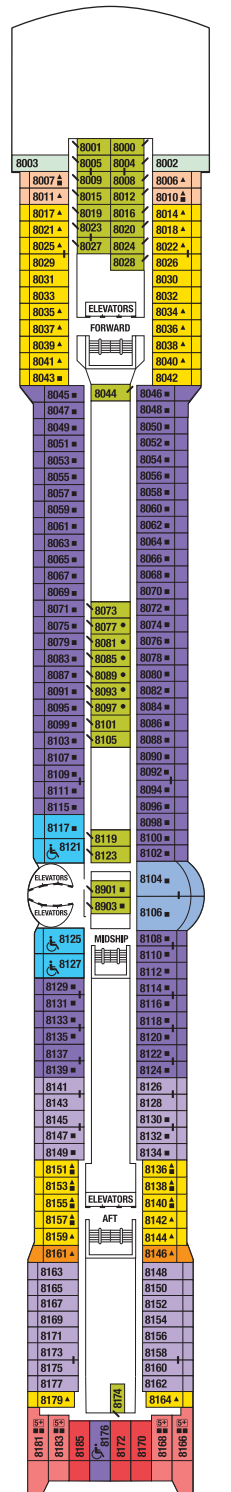

Deck 12

Deck 11

A1 I1

Deck 10

V2

Deck 9

CS S1 A1 A2 C2 UV SV DV V1 V3 DO I1

Deck 8

CS S1 C1 C2 UV SV DV V2 V3 DO I1

Deck 7

CS C1 C2 UV SV DV V1 V2 V3 DO O1 I1

Deck 6

PS CS RS CS S1 AS UC DV V2 DO O1 I1

Deck 5

Deck 4

Deck 3

O1 O2 I2

Deck 2

O1 O2 I2

Deck 1

+

- PS** Penthouse Suite
- RS** Royal Suite
- CS** Celebrity Suite
- AS** Aqua Sky Suite
- S1** Sky Suite

- A1** Prime AquaClass®
- A2** AquaClass
- UC** Ultra Deluxe Concierge Class
- C1** Prime Concierge Class
- C2** Concierge Class

- Single Sofa Bed
- ▲ One Upper Berth
- Two Upper Berths
- | Connecting Staterooms
- ✂ Inside Stateroom Door Location
- ♿ Wheelchair Accessible Stateroom
Featuring Roll-In Shower

 Medical Facility - Deck 2
Located by Mid-Ship Elevators