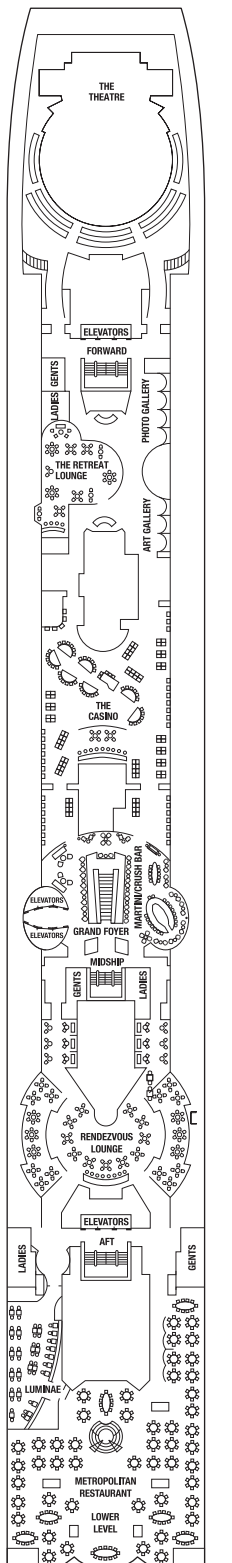

Deck 12

Deck 11

A1 I1

Deck 10

V2

Deck 9

CS S1 A1 A2 C2 UV SV DV V1 V3 DO I1

Deck 8

CS S1 C1 C2 UV SV DV V2 V3 DO I1

Deck 7

CS C1 C2 UV SV DV V1 V2 V3 DO O1 I1

Deck 6

PS CS RS CS S1 AS UC DV V2 DO O1 I1

Deck 5

Deck 4

Deck 3

O1 O2 I2

Deck 2

O1 O2 I2

Deck 1

+

- PS** Penthouse Suite
- RS** Royal Suite
- CS** Celebrity Suite
- AS** Aqua Sky Suite
- S1** Sky Suite

- A1** Prime AquaClass®
- A2** AquaClass
- UC** Ultra Deluxe Concierge Class
- C1** Prime Concierge Class
- C2** Concierge Class

- Single Sofa Bed
- ▲ One Upper Berth
- Two Upper Berths
- | Connecting Staterooms
- ✂ Inside Stateroom Door Location
- ♿ Wheelchair Accessible Stateroom
Featuring Roll-In Shower

 Medical Facility - Deck 2
Located by Mid-Ship Elevators