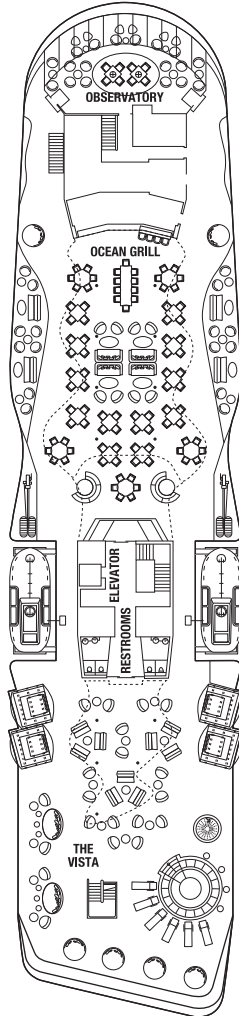

Deck 8

Deck 7

Deck 6

Deck 5

Deck 4

Deck 3

PS SU SP SL SK

PS RS S1 S2 S3

# Celebrity Flora

Profile FL- Flora 2126

- PS** Penthouse Suite
- RS** Royal Suite
- SU** Ultimate Sky Suite with Infinite Veranda®
- SP** Premium Sky Suite with Infinite Veranda
- SK** Sky Suite with Infinite Veranda
- S1** Sky Suite with Veranda

-  Medical Facility - Deck 3 - Located by Mid-Ship Elevators
-  Connecting Staterooms
-  Connecting Verandas