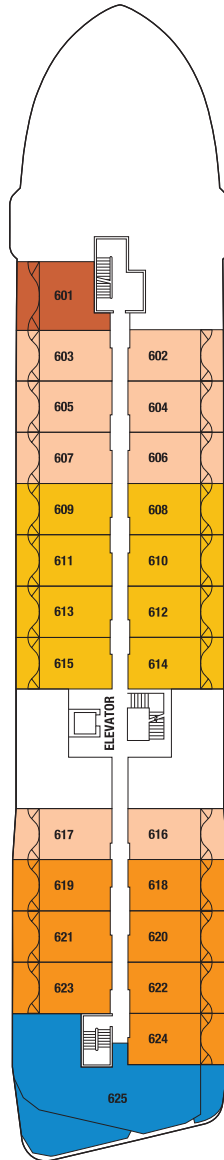

Deck 8

Deck 7

Deck 6

Deck 5

Deck 4

Deck 3

PS SU SP SL SK

PS RS S1 S2 S3

# Celebrity Flora

Profile FL- Flora 2126

- PS** Penthouse Suite
- RS** Royal Suite
- SU** Ultimate Sky Suite with Infinite Veranda®
- SP** Premium Sky Suite with Infinite Veranda
- SK** Sky Suite with Infinite Veranda
- S1** Sky Suite with Veranda

-  Medical Facility - Deck 3 - Located by Mid-Ship Elevators
-  Connecting Staterooms
-  Connecting Verandas