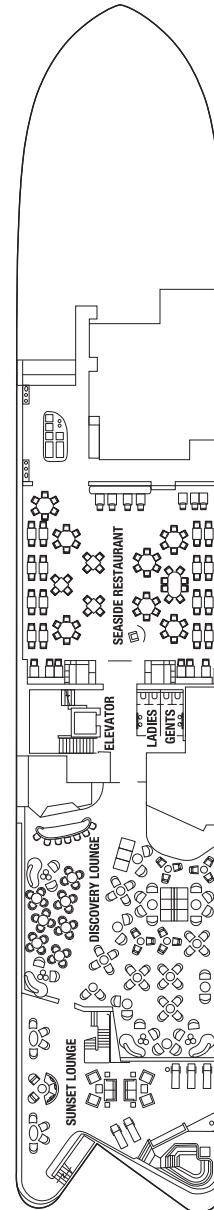

Deck 8

Deck 7

Deck 6

Deck 5

Deck 4

Deck 3

PS SU SP SL SK

PS RS S1 S2 S3

# Celebrity Flora

Profile FL- Flora 2126

- PS** Penthouse Suite
- RS** Royal Suite
- SU** Ultimate Sky Suite with Infinite Veranda®
- SP** Premium Sky Suite with Infinite Veranda
- SK** Sky Suite with Infinite Veranda
- S1** Sky Suite with Veranda

-  Medical Facility - Deck 3 - Located by Mid-Ship Elevators
-  Connecting Staterooms
-  Connecting Verandas